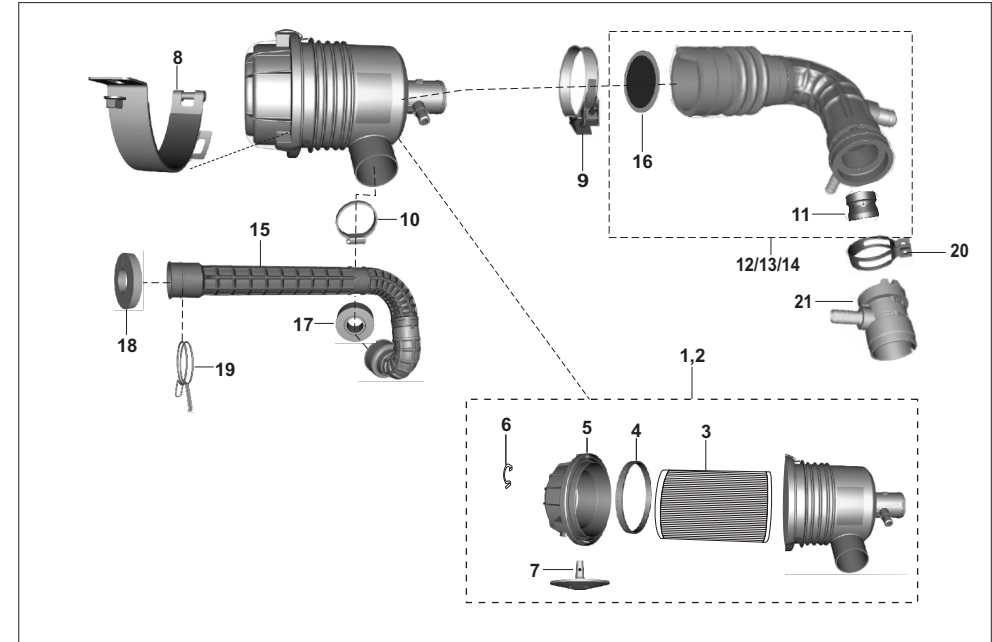

No.	Part No.	Description	Qty/Vehicle			Remarks
			24	AG	AS	
18	AG121098	Insert restrictor -dia.13	-	1	-	
18	AZ581057	Insert restrictor-elbow	-	-	1	
19	24121749	Clamp wire	-	1	1	
20	JF581209	Clamp connecting side	1	1	1	
21	AS120003	Mixer body	-	-	1