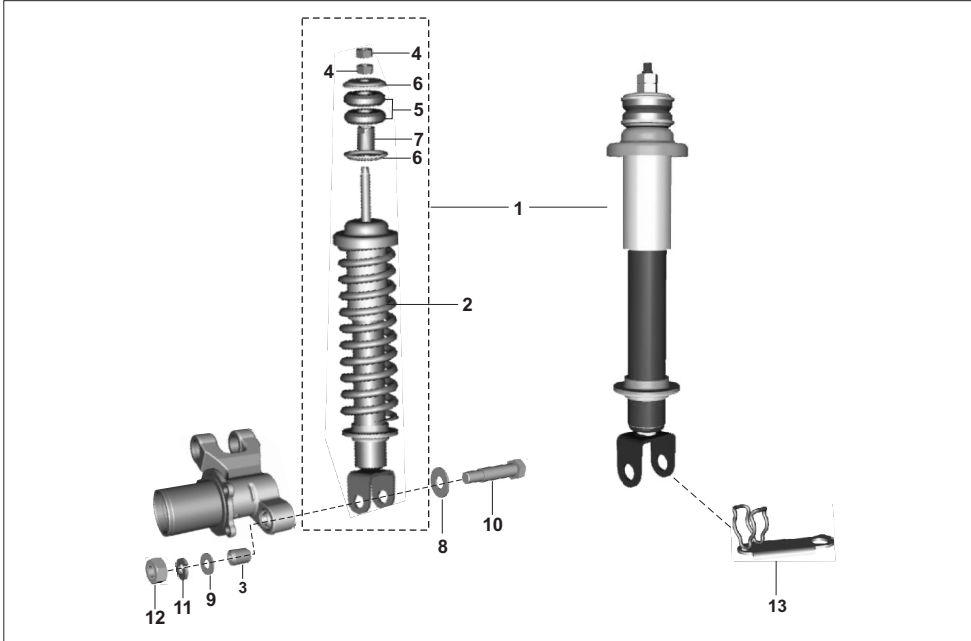

No.	Part No.	Description	Qty/Vehicle			Remarks
			24	AG	AS	
1	AB171044	Front shock absorber	1	1	1	
2	AB171017	Spring front suspension	1	1	1	
3	AB171016	Bush	1	1	1	
4	39029515	Hexagon nut	2	2	2	
5	AB171013	Top rubber bush	2	2	2	
6	AB171014	Locating cup rubber bush	2	2	2	
7	AB171015	Spacer nut spring cup	1	1	1	
8	39054311	Plain washer	1	1	1	
9	39105411	Plain washer	1	1	1	
10	AB171031	Shoulder bolt	1	1	1	
11	39078912	Washer spring	1	1	1	
12	39029615	Hexagon nut	1	1	1	
13	24151247	assembly bracket guide hose	1	1	1