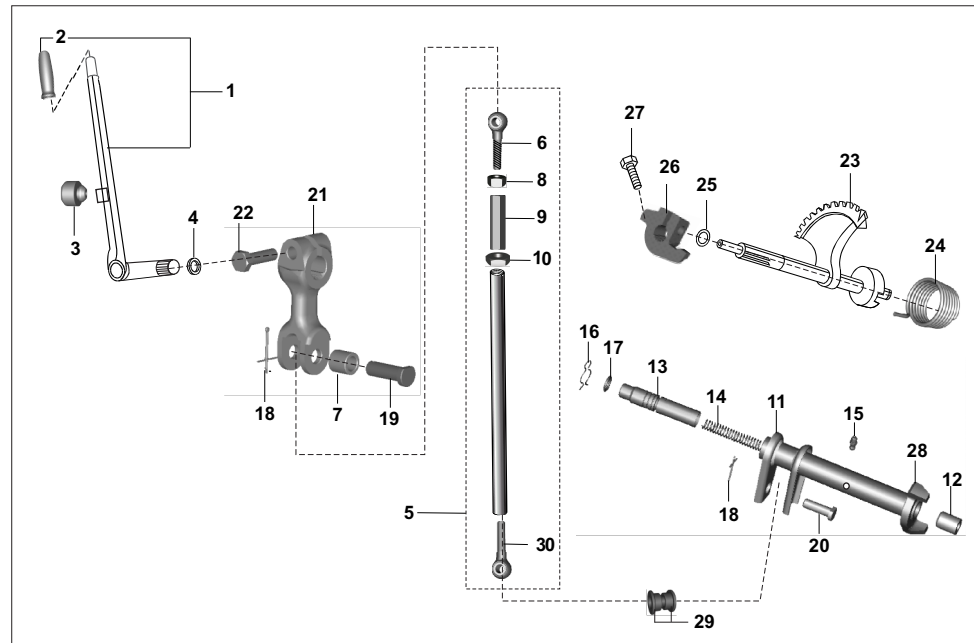

No.	Part No.	Description	Qty/Vehicle			Remarks
			24	AG	AS	
21	AA101329	Lever driver side	1	1	1	
22	39138904	Bolt hex M8	1	1	1	
23	24101201	Sector gear assly	1	1	1	With cup & spindle
24	01101205	Return Spring	1	1	1	
25	39026612	Spring washer	1	1	1	
26	24101203	Driven dog	1	1	1	
27	39045104	Hexagon nut	1	1	1	
28	24101414	Washer	2	2	2	
29	24101720	Bush for eye pin	2	2	2	
30	24101417	Assly eye bolt RH thread	1	1	1