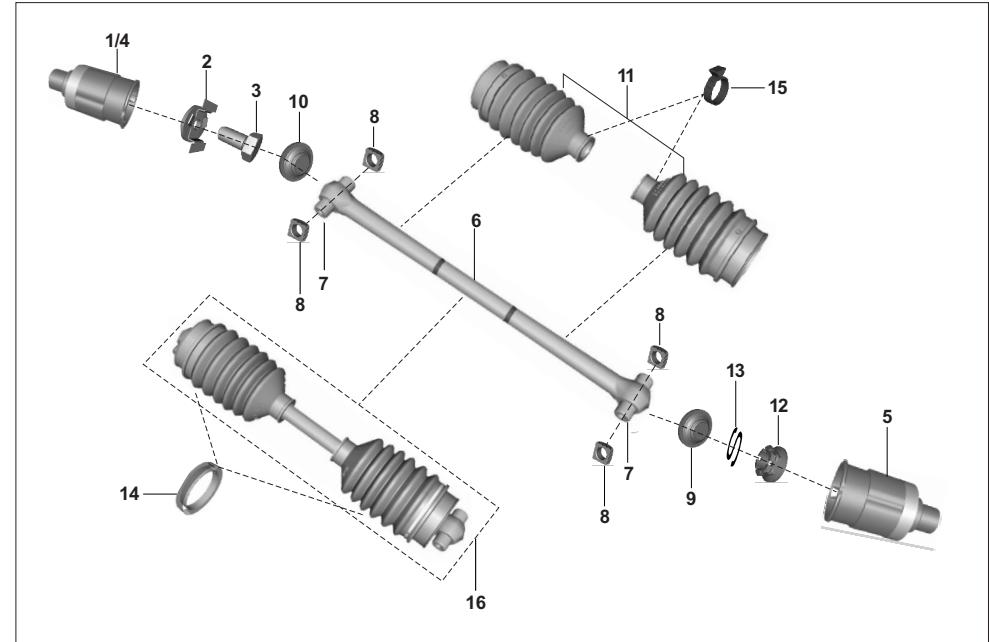

No.	Part No.	Description	Qty/Vehicle			Remarks
			24	AG	AS	
1	AA101721	Flange S.g. Hsg. Side	1	1	1	
2	24171014	Lock washer assembly	2	2	2	
3	39011904	Bolt hex with flange	2	2	2	
4	AA101722	Flange diff. Gear side	1	1	1	
5	AY141202	Flange wheel side	2	2	2	
6	24102003	Prop. shaft- with pin	2	2	2	
7	BA133057	Pin for propeller shaft	4	4	4	alt-36BA4043
8	BA133064	Block - slider :- sintered	8	8	8	alt-36BA4043
9	36BA4043	Kit slider block with pin	4	4	4	Kit-41
10	BA133062	Rubber Buffer - SBO 60	2	2	2	
11	BA133058	Bellow spherical large	4	4	4	
12	39118215	Nut	2	2	2	
13	24171066	Spring clip	2	2	2	
14	BA133061	Clamp-3	4	4	4	
15	BA133060	Clamp ear-Small	4	4	4	
16	24102002	Assly propeller shaft comp	2	2	2	
17	36BA4035	Kit Buffer rubber(dura block)	4	4	4	
18	36BA4036	Kit Grease	4	4	4