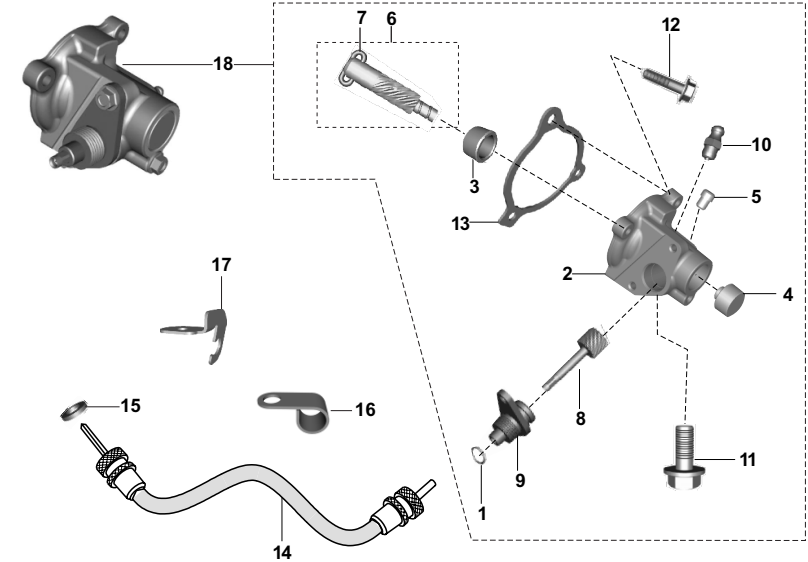

No.	Part No.	Description	Qty/Vehicle			Remarks
			24	AG	AS	
1	39158721	'O' ring	1	1	1	
2	AA101745	Fare meter housing assly	1	1	1	
3	24131007	Plastic bush	1	1	1	
4	24131008	Plug	1	1	1	
5	03170109	Pin	1	1	1	
6	AA101750	Assembly pinion-faremeter	1	1	1	
7	24131003	Wire	1	1	1	
8	24130209	Fare meter gear	1	1	1	
9	AA101742	Bush- fare meter	1	1	1	
10	23161305	Grease nipple	1	1	1	
11	KADA0512	Hex bolt	1	1	1	
12	59040029	Hex bolt flange type	3	3	3	
13	AA131004	Gasket Fare meter Housing	1	1	1	
14	AA201344	Fare meter cable comp.	1	1	1	
15	AA101747	Seal rubber-faremeter	1	1	1	
16	AA101878	Clip faremeter	1	1	1	
17	JB151020	Hook for speedo cable	1	1	1	
18	AA101743	Fare meter pinion assly	1	1	1	NS