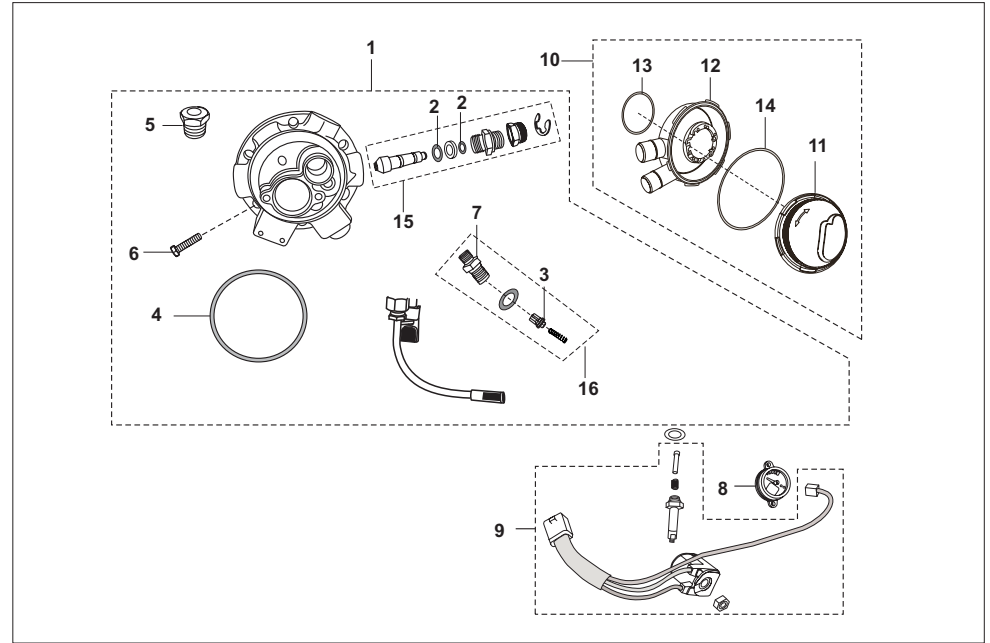

No.	Part No.	Description	Qty/Vehicle			Remarks
			24	AG	AS	
1	AU172002	Multi valve - assly vanaz	-	1	-	
2	59210013	'O' ring	-	2	-	
3	36244004	NRV sub assly	-	1	-	
4	24121283	'O' ring	-	1	-	
5	AU172052	Plug fusible	-	1	-	
6	AU172074	Allen screw	-	6	-	
7	AU172066	Inlet connector	-	1	-	
8	AU402601	Gauge content	-	1	-	
9	AU403001	Solenoid coil assly	-	1	-	
10	24121418	Assly seal box	-	1	-	
11	24121249	Case upper	-	1	-	
12	AU172034	Lower case	-	1	-	
13	59210012	'O' ring bottom	-	1	-	
14	24121250	'O' ring upper	-	1	-	
15	36AF0041	Kit mfv manual service valve	-	1	-	Kit-36
16	36AF0042	kit mfv 80% assly	-	1	-	Kit-37