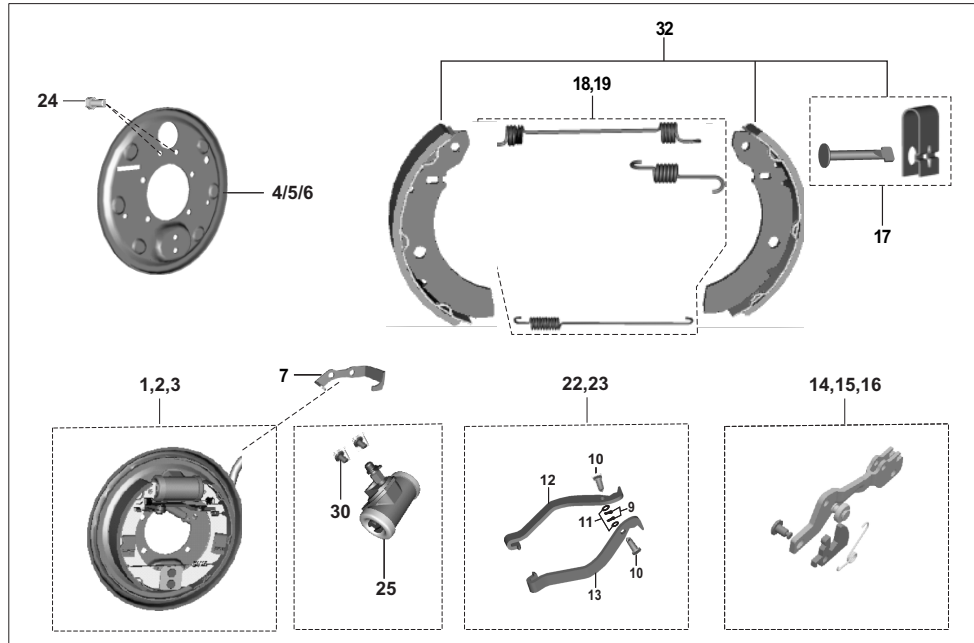

No.	Part No.	Description	Qty/Vehicle			Remarks
			24	AG	AS	
1	24151243	Panel assy FR brake	1	1	1	
2	BH131213	Panel assy RH	1	1	1	
3	BH131212	Panel assy LH	1	1	1	
4	AP151017	Back panel assy FR	1	1	1	
5	24151174	Back plate assy. LH	1	1	1	
6	24151178	Back panel assy RH	1	1	1	
7	24151245	Bracket hose guide front	1	1	1	
8	24151268	Brake shoe kit (ask lining)	3	3	3	
9	24151147	Pin split - hbl	2	2	2	
10	24151146	Pin pivot-park lever	1	1	1	
11	24151148	Washer- plain park lever	1	1	1	
12	BH131813	Lever parking brake LH	1	1	1	
13	BH131814	Lever parking brake RH	1	1	1	
14	24151179	Assly auto adjuster RH	1	1	1	
15	24151175	Assly auto adjuster LH	1	1	1	
16	24151168	Assly auto adjuster front	1	1	1	
17	24151172	Shoe clamp spring kit	3	3	3	
18	24151182	Spring kit RH	3	3	3	
19	24151173	Spring kit FR/LH	3	3	3	
20	24151170	Ratchet kit for fr & LH	2	2	2	
21	24151181	Ratchet kit RH	1	1	1