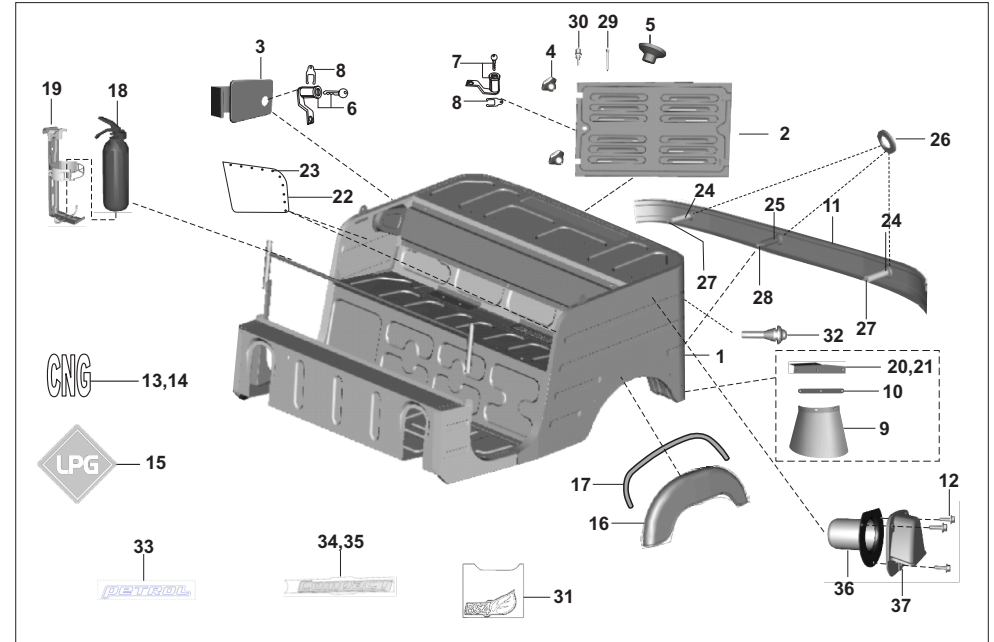

No.	Part No.	Description	Qty/Vehicle			Remarks
			24	AG	AS	
21	24231091	Angle left hand rear mud flap	1	-	-	
22	24231499	Cover side	2	2	2	
23	24231630	Screw self drill	10	10	10	
24	24165274	Sleeve bumper mtg side	2	2	2	
25	24165273	Sleeve bumper mtg mid	1	1	1	
26	KDAB1018	Washer_plain_small	3	3	3	
27	KAAG0885	Bolt	2	2	2	
28	KAAG0870	Bolt	1	1	1	
29	39014708	Pin - split	1	1	1	
30	24230198	Pad rubber	4	4	4	
31	24231876	Lable BS4 Compact	1	1	1	
32	AA231126	Damper for door side filling	2	2	2	
33	24221033	Emblem petrol	1	-	-	
34	24221049	Label compact white-refresh	1	1	1	
35	24221050	Label compact black	1	1	1	
36	24102023	Grill air intake	1	1	1	
37	BA103035	Assly cup air suction	-	1	1