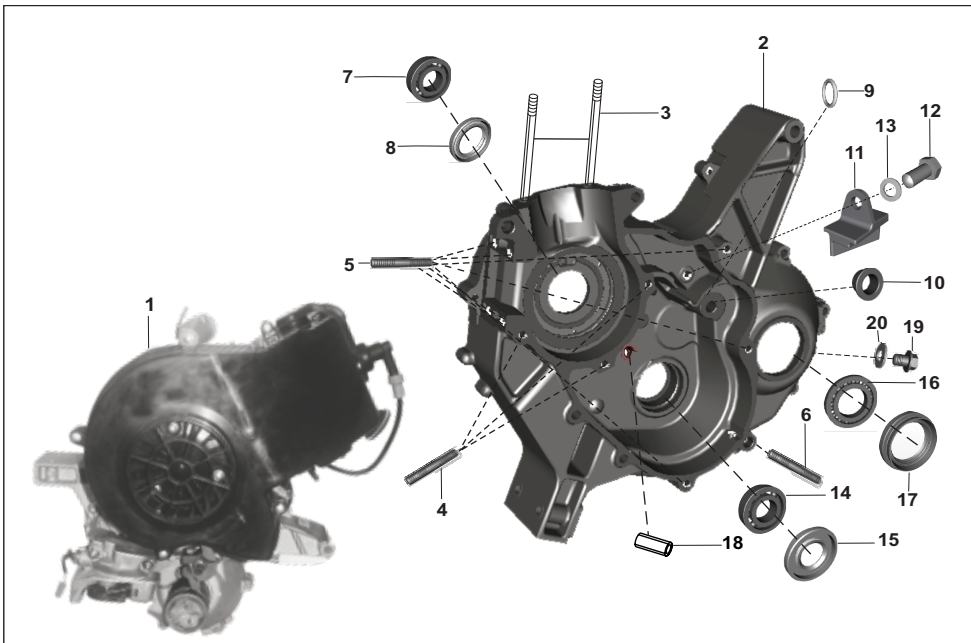

No.	Part No.	Description	Qty/Vehicle			Remarks
			24	AG	AS	
1	24101977	Assly engine com. PET	1	-	-	
1	24102015	Engine assly BS4 PET (KS)	1	-	-	
1	AG101041	Engine assly LPG	-	1	-	
1	AG101042	Engine assly.comp. LPG (KS)	-	1	-	
1	AS101011	Engine assly.comp. CNG	-	-	1	
1	AS101012	Engine assy com CNG (KS)	-	-	1	
2	24101900	Crankcase clutch side	1	1	1	
3	AP101146	Stud - M7 -block	2	2	2	
4	39165305	Stud - M7	3	3	3	
5	39013205	Stud - M7	7	7	7	
6	39165805	Stud - M7	1	1	1	
7	03100338	Bearing - crankshaft	1	1	1	
8	AP101226	Oil seal clutch side	1	1	1	
9	AP101207	O-ring	1	1	1	
10	24100305	Bush	1	1	1	
11	AP101054	Bracket oil feed	1	1	1	
12	LAA00008	Bolt - hexagon head	1	1	1	
13	39019911	Washer - plain	1	1	1	
14	39121420	Bearing ball	1	1	1	
15	AP101074	Seal oil	1	1	1	
16	24130105	Bearing - Ball	1	1	1