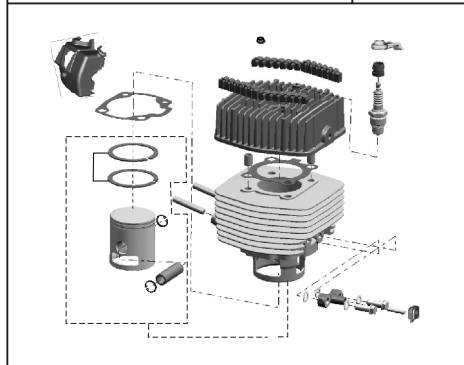

No.	Description	Page No.
35	Brake Pedal	41
36	Handle Bar	42
37	Control Cables	43
38	Windshield & Wiper motor	44
39	Chassis	45
40	Steering Cover	46
41	Harness	47
42	Battery	48
43	Seat	49
44	Hood Frame	50
45	Passenger Body	51,52
46	Head Light & Blinkers	53
47	Tail Lamp	54
48	Electrical Units	55,56
49	Switches & Horn	57
50	Cylinder (Valve For CNG Vehicle)	58
51	Hoses	59
52	Relay & Solenoid	60
53	1ST Stage Reduction Unit	61,62
54	Regulator	63,64
55	Filter Valve	65
56	Multi Valve (Zero DEG)	66

PLATE NO. : 1	PAGE NO.:
ENGINE AND CRANKCASE	1,2

PLATE NO. : 3	PAGE NO.:
CYLINDER / CYLINDER HEAD / PISTON	4

PLATE NO. : 5	PAGE NO.:
CLUTCH	6

PLATE NO. : 2	PAGE NO.:
CRANKCASE MAGNETO SIDE	3

PLATE NO. : 4	PAGE NO.:
CRANK SHAFT	5