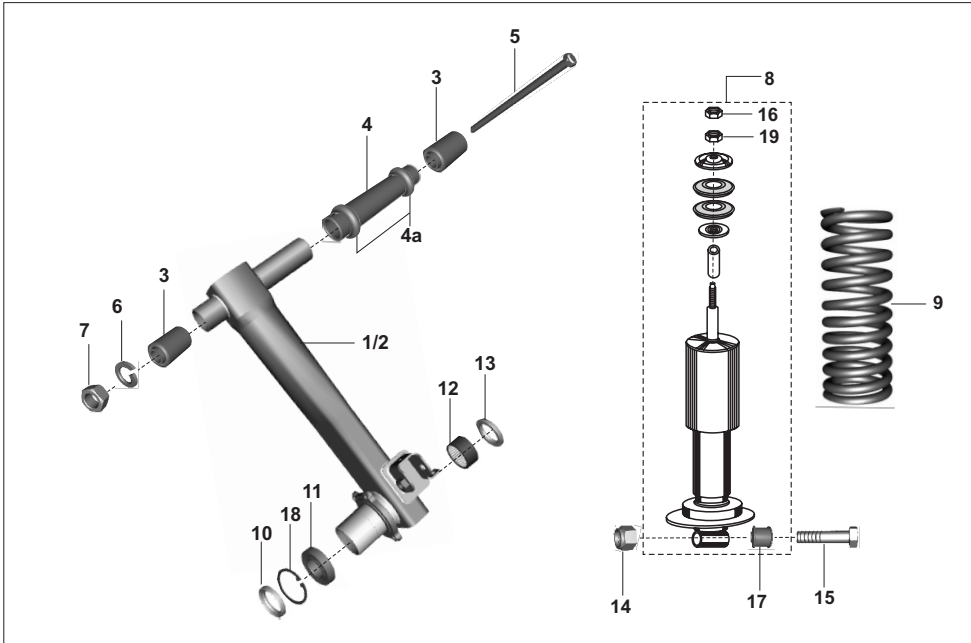

No.	Part No.	Description	Qty/Vehicle			Remarks
			24	AG	AS	
1	24171179	Trailing arm Assly LH	1	1	1	
2	24171180	Trailing arm assembly RH	1	1	1	
3	AA171006	Bush-silent for trailing arm	2	2	2	
4	AA171022	Distance piece assly	2	2	2	
4a	AA171024	Spacer ring-dist.piece	4	4	4	
5	AA171011	Pivot pin Trailing arm	2	2	2	
6	39026912	Spring washer	2	2	2	
7	KCAD1411	Nut hex thick	2	2	2	
8	24171094	Rear shock absorber assly	2	2	2	
9	24170508	Rear suspension spring	2	2	2	
10	24171024	Seal 41x60x7	2	2	2	
11	01100342	Bearing 30X55X13-Rear Hub	2	2	2	
12	59200012	Bearing - needle (SL 35 20)	2	2	2	
13	22171007	Seal - oil	2	2	2	
14	39260715	Nut - nyloc-M12 x 1.5	2	2	2	
15	24170507	Bolt for shock absorber	2	2	2	
16	KCBD1006	Nut hex thin	2	2	2	
17	24171197	Bush Bonded	2	2	2	
18	39034217	Circlip - internal	1	1	1	
19	KCAD1008	Nut hex thick	1	1	1