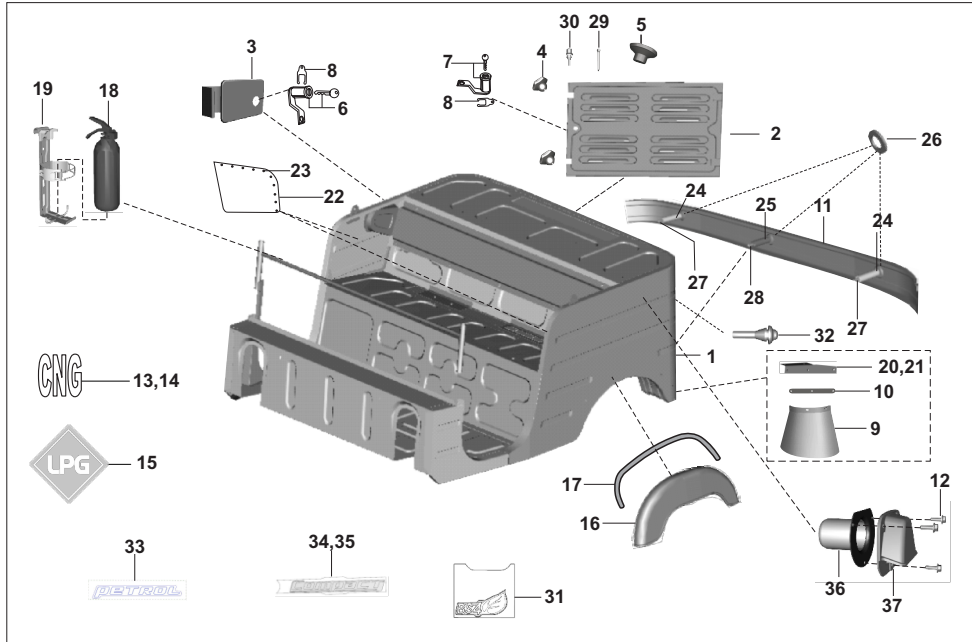

No.	Part No.	Description	Qty/Vehicle			Remarks
			24	AG	AS	
1	52AA0876	Body assly complete (AA231333)	1	-	-	
1	52AF0218	Body assly complete (AF231231)	-	1	1	
2	52AA0501	Door assembly - rear- (AA231307)	1	1	1	
3	52BA0283	Door assly. side filling (52240747)	1	-	-	
3	52AF0118	Door assly. Gas filling	-	1	1	
4	24231245	Knob for rear door	2	2	2	
5	24230176	Knob complete for door	1	1	1	
6	36244044	Lock fuel filling door With Key	1	1	1	
7	36244024	Lock for rear door	1	1	1	
8	01160717	Lock Clip	2	2	2	
9	24230185	Mud flap	2	2	2	
10	24231157	Strip for rear mudguard flap	2	2	2	
11	52240760	Bumper assembly -(24165137)	1	1	1	
12	39177304	Bolt hex	-	3	3	
13	AF161024	Label CNG	-	-	1	
14	AF161040	Label -CNG	-	-	1	
15	AM161020	Label LPG	-	1	-	delhi requirement'
16	52210040	Rear mudguard assly	2	2	2	
17	25231064	Beading for rear mudguard	2	2	2	
18	AF221005	Extinguisher fire safex	-	1	1	
19	AF221022	Assly brket fire exting mtg	-	1	1	
20	24231090	Angle right hand rear mud flap	1	-	-