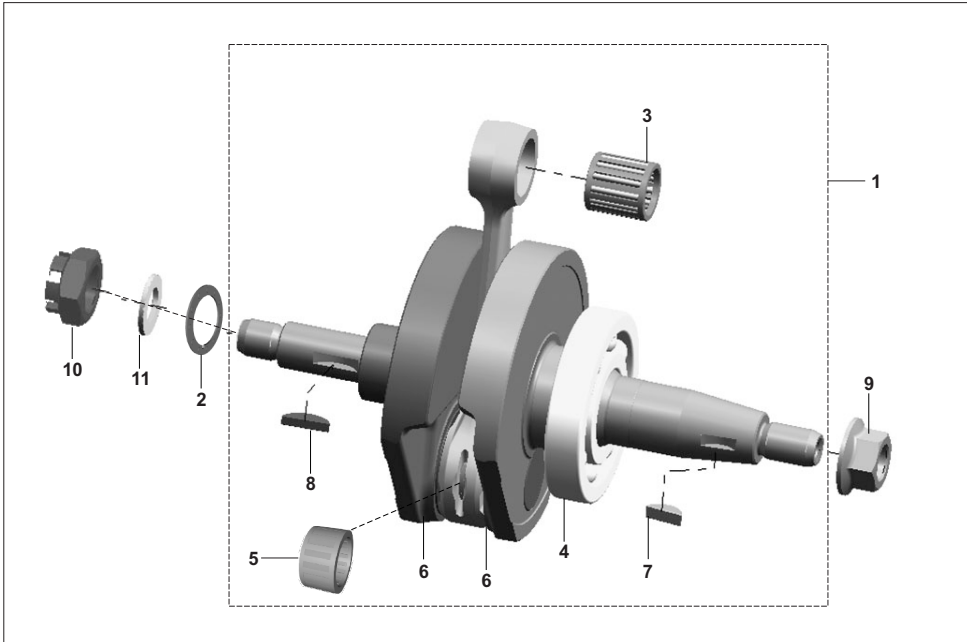

No.	Part No.	Description	Qty/Vehicle			Remarks
			24	AG	AS	
1	24101964	Crankshaft assembly facelift	1	1	1	Incl-3,4,5,6
2	AP101092	Damper	1	1	1	
3	AP101243	Small end roller bearing	1	1	1	
4	03100338	Bearing with steel cage	1	1	1	
5	35101136	NRB -big end 1	1	1	1	NS
6	24101961	Washer For con. rod modified	2	2	2	NS
7	AP101257	Key woodruff -C'shaft mag side	1	1	1	
8	01100611	Key-woodruff for clutch side	1	1	1	
9	39261515	Nut Flange M12 X 1 17	1	1	1	
10	AP101213	Nut castle (pre coated)	1	1	1	
11	AP101060	Washer belleville	1	1	1