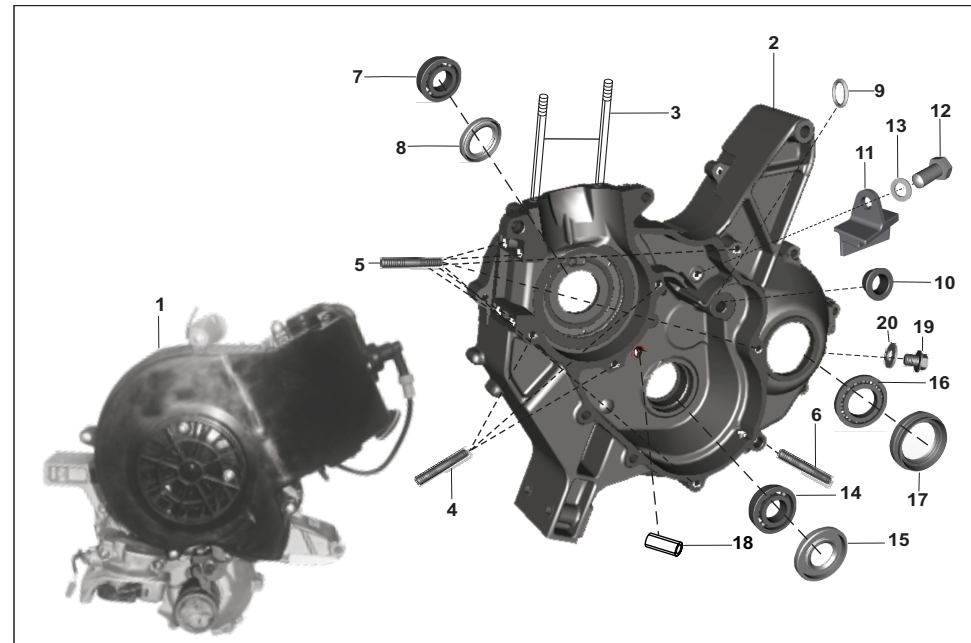

No.	Part No.	Description	Qty/Vehicle			Remarks
			24	AG	AS	
17	BF551613	Seal oil	1	1	1	
18	39100006	Pin - hollow dowel	2	2	2	
19	39267104	Bolt - flanged :- M8	3	3	3	
20	39158511	Washer - plain	3	3	3