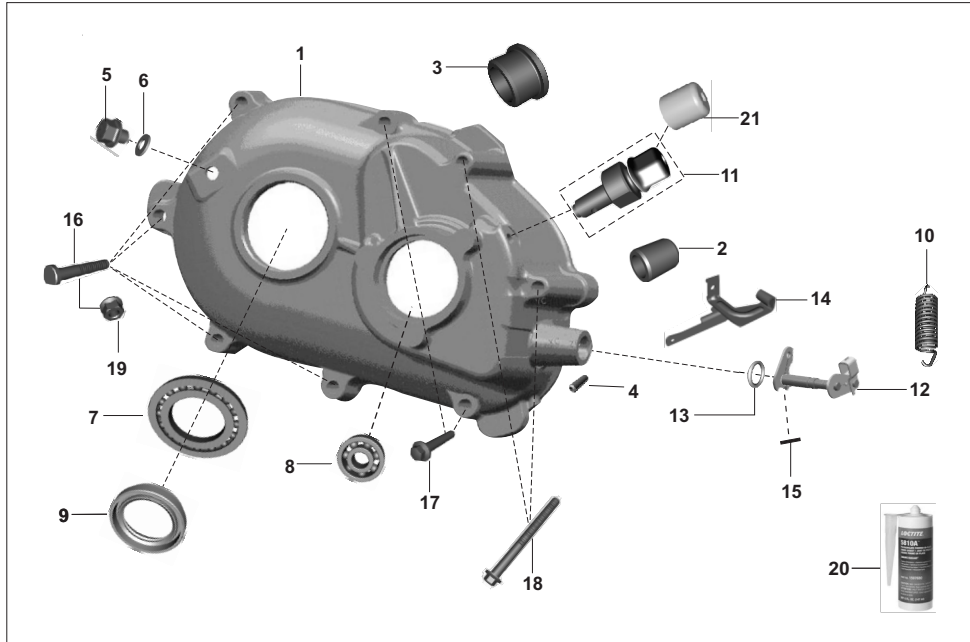

No.	Part No.	Description	Qty/Vehicle			Remarks
			24	AG	AS	
1	AP101095	Differential cover	1	1	1	
2	BA132122	Hollow dowel	2	2	2	
3	24100305	Bush	1	1	1	
4	39045506	Spring dowel sleeve	1	1	1	
5	35101060	Oil Plug	1	1	1	
6	39158511	Plain washer	1	1	1	
7	24130105	Ball bearing	1	1	1	
8	39254220	Ball bearing	1	1	1	
9	BF551613	Oil seal	1	1	1	
10	AA131044	Tension spring	1	1	1	
11	24101069	Breather assembly	1	1	1	Incl.Cap
12	24101793	Lever & sector complete	1	1	1	
13	01100905	'O' ring	1	1	1	
14	24131116	Bkt. reverse cable	1	1	1	
15	39042606	Pin - spring type straight	1	1	1	
16	39008904	'D' bolt	4	4	4	
17	39254104	Bolt short	2	2	2	
18	24131101	Bolt long	2	2	2	
19	39236915	Flange nut	8	8	8	
20	36001051	Liquid gasket	1	1	1	
21	24102006	Cap breather	1	1	1	

24 - PETROL
AG - LPG
AS - CNG