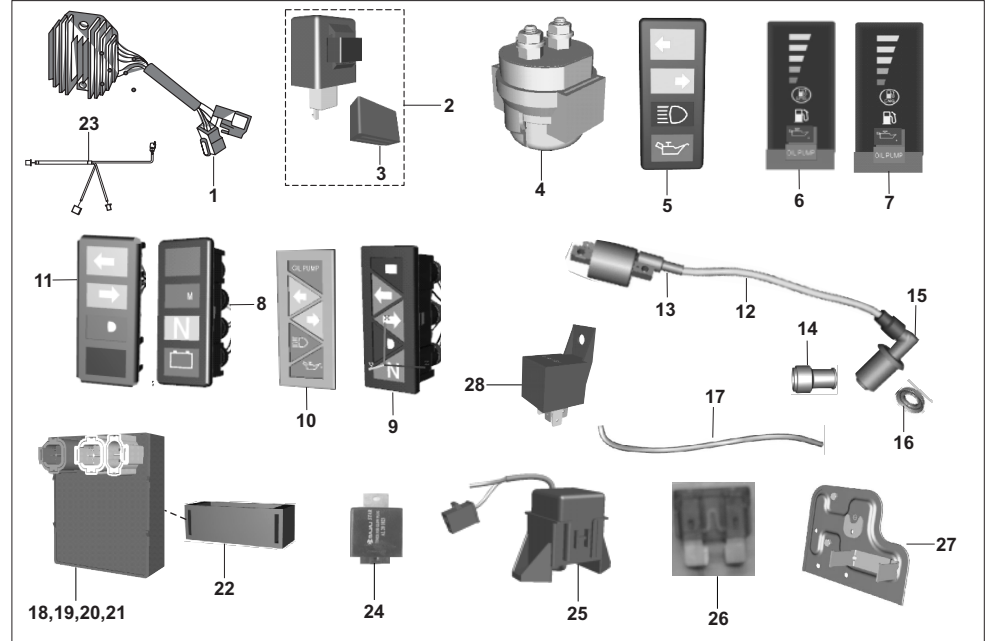

No.	Part No.	Description	Qty/Vehicle			Remarks
			24	AG	AS	
20	24201586	Assy cdi with damp pet (KS)	1	-	-	
21	AS201044	Assy cdi with damp gas (KS)	-	1	1	
22	AA111120	Damper for cdi	1	1	1	
23	24201361	Cable assy (flashr/fusebox) lpg (KS)	-	1	-	
24	DG201084	Fuse blade type 30 Amp	1	1	1	
25	AA201190	Fuse box assembly	1	-	-	
25	AM201060	Fuse box assembly	-	1	-	
25	AF201141	Fuse box assembly	-	-	1	
26	AK201012	Fuse blade type 10 Amp	7	7	7	
27	24165260	Plate electrical units rear (KS)	1	1	1	
28	AF201001	Relay	-	-	1