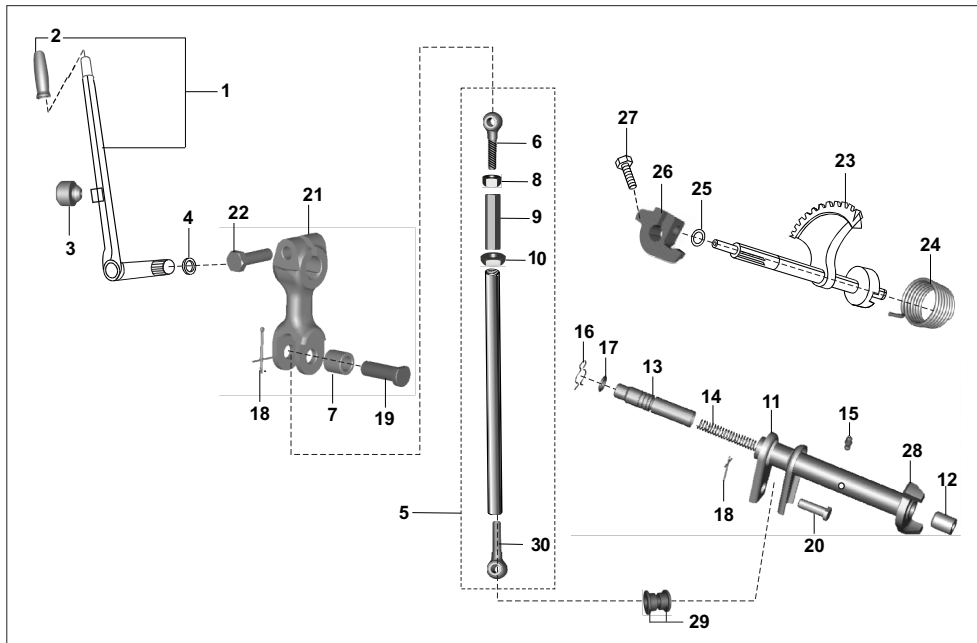

No.	Part No.	Description	Qty/Vehicle			Remarks
			24	AG	AS	
1	AZ621019	Starting handle with grip	1	1	1	
2	22101115	Starting handle grip	1	1	1	
3	DG161124	Damper	1	1	1	
4	24101414	Washer	2	2	2	
5	24101615	Connecting tube asly comp.	1	1	1	
6	24101417	Bolt - eye :- R. H. Thread	1	1	1	
7	24101572	Nylon bush connection lever	1	1	1	
8	39029615	Hexagon nut R.H.thread	1	1	1	
9	24101616	Connector	1	1	1	
10	24101419	Hexagon nut L.H. thread	1	1	1	
11	24101880	Assly starting tube	1	1	1	
11	24101881	Assembly starting tube	1	1	1	
12	22101423	Rubber plug	1	1	1	
13	24101409	Pin for lever support	1	1	1	
14	21101427	Spring	1	1	1	
15	23161305	Grease nipple	1	1	1	
16	21101429	Spring clip	1	1	1	
17	03180116	'O' ring	1	1	1	
18	39079908	Pin cotter	2	2	2	
19	24101421	Pin	1	1	1	
20	24101422	Pin	1	1	1