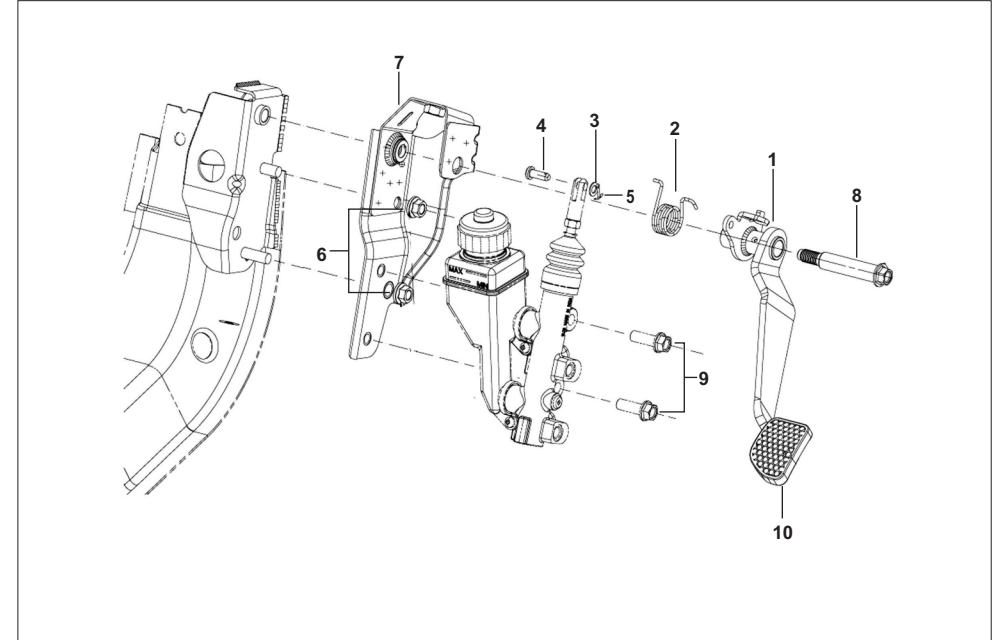

No.	Part No.	Description	Qty/Vehicle			Remarks
			24	AG	AS	
1	BH161019	Assly Brake Pedal With Pad	1	1	1	
2	BH161027	Spring Brake Pedal	1	1	1	
3	39019911	Washer Plain	1	1	1	
4	39170207	Pin	1	1	1	
5	39014608	Pin Split	1	1	1	
6	39105515	Nut Hex Flanged	2	2	2	
7	BH161017	Assely Bkt Brake Pedal Mtg	1	1	1	
8	LAD00136	Bolt Flanged-	1	1	1	
9	KADD1030	Bolt Flanged	2	2	2	
10	24151232	Pad brake pedal	1	1	1