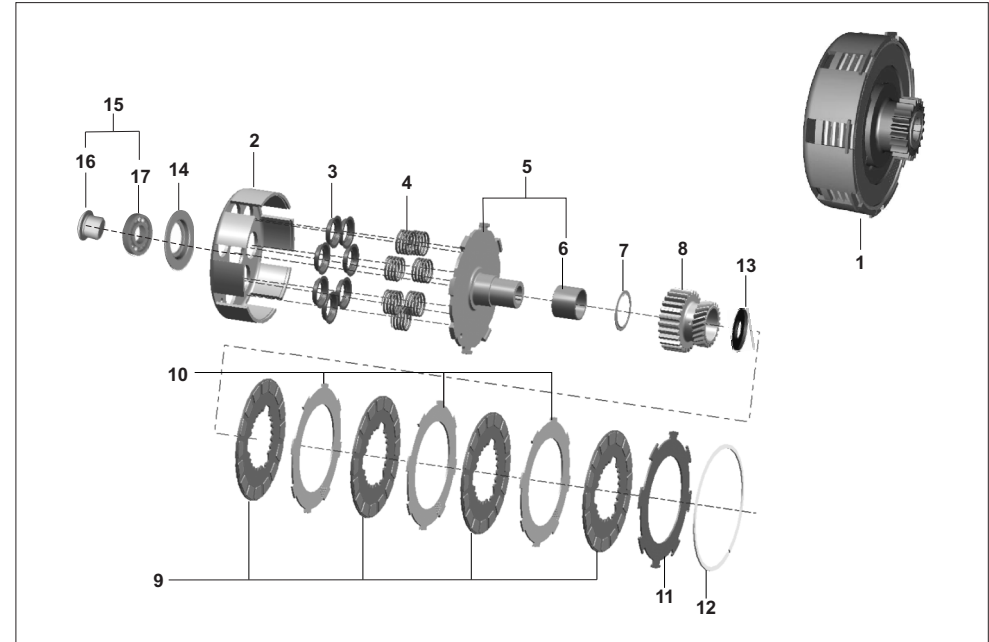

No.	Part No.	Description	Qty/Vehicle			Remarks
			24	AG	AS	
1	AP101013	Clutch assy. comp	1	1	1	
1	24101781	Clutch assy. comp	-	1	-	up to-03.11.2017
2	AP101014	Clutch housing	1	1	1	
3	AP101019	Holder spring clutch	7	7	7	
4	AP101018	Spring clutch	7	7	7	
5	AP101041	Clutch bush assy	1	1	1	Incl-part no-6,6a
6	AP101289	Bush sintered	1	1	1	
7	01100818	Washer - brass	1	1	1	
8	AP101015	Gear engine	1	1	1	
8	24101782	Gear engine	-	1	-	up to-03.11.2017
9	AP101292	Plate clutch friction	4	4	4	
10	24101751	Plate clutch	3	3	3	
11	AP101291	Plate clutch outer	1	1	1	
12	35101176	Ring - lock reed valve	1	1	1	
13	AP101227	Spacer	1	1	1	
14	AP101235	Holder	1	1	1	
15	AP101192	Assly rod bush	1	1	1	Incl- Part no- 16,17
16	AP101178	Rod push	1	1	1	
17	AP101236	Bearing ball	1	1	1