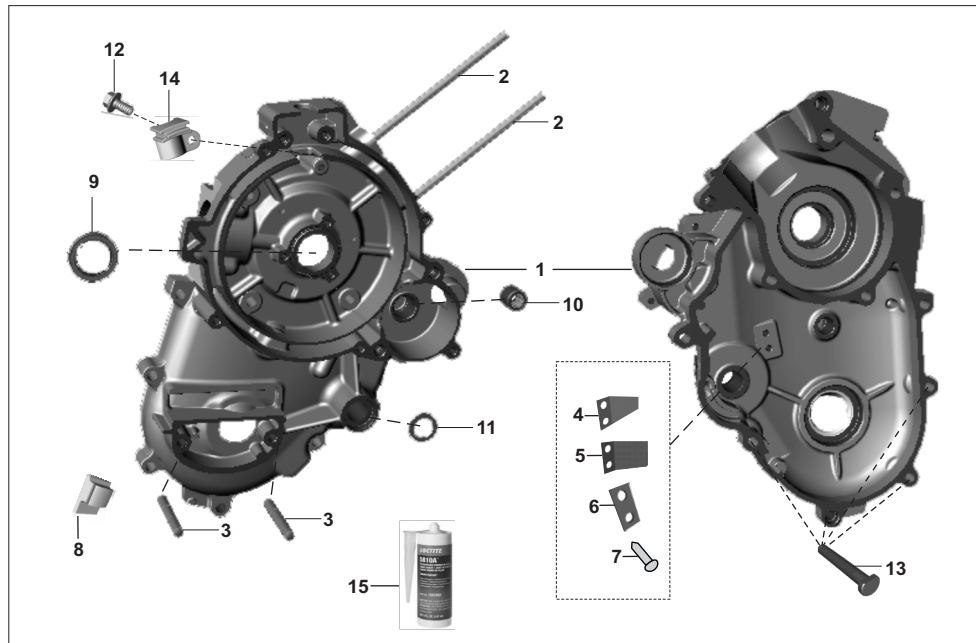

No.	Part No.	Description	Qty/Vehicle			Remarks
			24	AG	AS	
1	24101764	Crankcase magneto side-facelift	1	1	1	
1	24101817	Crankcase - magneto side (KS)	1	1	1	
2	AP101146	Stud - M7 - block	2	2	2	
3	39013205	Stud - M7 - gear shifter	2	2	2	
4	AP101055	Spring plate lower	1	1	1	
5	AP101056	Spring plate upper	1	1	1	
6	AP101057	Spacer pad	1	1	1	
7	LBB00006	Screw pan cross - M5	2	2	2	
8	CD101102	Buffer -kick	2	2	2	
9	AP101268	Oil seal mag side	1	1	1	
10	AP101043	Bearing - needle bendix	1	1	1	
11	39213319	Seal - Oil	1	1	1	
12	39220804	Bolt - hexagon	1	1	1	
13	39008904	Bolt - `d` :- M7	4	4	4	
14	AP101039	Holder stator harness	1	1	1	
15	36001051	Liquid gasket	1	1	1