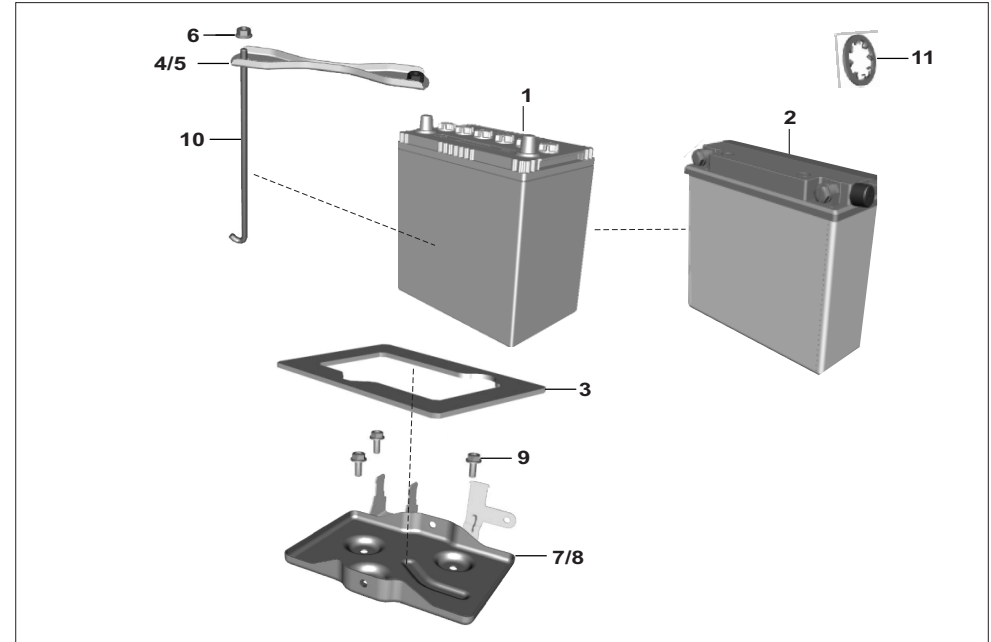

No.	Part No.	Description	Qty/Vehicle			Remarks
			24	AG	AS	
1	BA201001	Battery 32ah charged	1	1	1	
2	JF401801	Battery MF 12v 7ah (KS)	1	1	1	
3	24201564	Packing rubber	1	1	1	
3	AS160011	Packing rubber battery(7ah) (KS)	1	1	1	
4	AN161074	Clamp Assly	1	1	1	
5	AS160007	Clamp for 7 Ah battery (KS)	1	1	1	
6	KCGD0606	Nut	2	2	2	
7	AZ111154	Tray battry_starter relay	1	1	1	
8	AS160006	Battery base tray plastic (KS)	1	1	1	
8	24165328	Assembly tray battery 7 AH (KS)	1	1	1	
9	KADA0614	Bolt tray mounting	3	3	3	
10	AN161075	Rod Tie Battery	1	1	1	
11	LDF00001	Washer - lock toothed	1	1	1