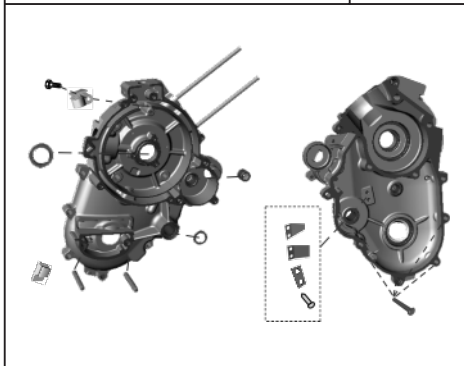

No.	Description	Page No.
35	Brake Pedal	41
36	Handle Bar	42
37	Control Cables	43
38	Windshield & Wiper motor	44
39	Chassis	45
40	Steering Cover	46
41	Harness	47
42	Battery	48
43	Seat	49
44	Hood Frame	50
45	Passenger Body	51,52
46	Head Light & Blinkers	53
47	Tail Lamp	54
48	Electrical Units	55,56
49	Switches & Horn	57
50	Cylinder (Valve For CNG Vehicle)	58
51	Hoses	59
52	Relay & Solenoid	60
53	1ST Stage Reduction Unit	61,62
54	Regulator	63,64
55	Filter Valve	65
56	Multi Valve (Zero DEG)	66

PLATE NO. : 1	PAGE NO.:
ENGINE AND CRANKCASE	1,2

PLATE NO. : 3	PAGE NO.:
CYLINDER / CYLINDER HEAD / PISTON	4

PLATE NO. : 5	PAGE NO.:
CLUTCH	6

PLATE NO. : 2	PAGE NO.:
CRANKCASE MAGNETO SIDE	3

PLATE NO. : 4	PAGE NO.:
CRANK SHAFT	5