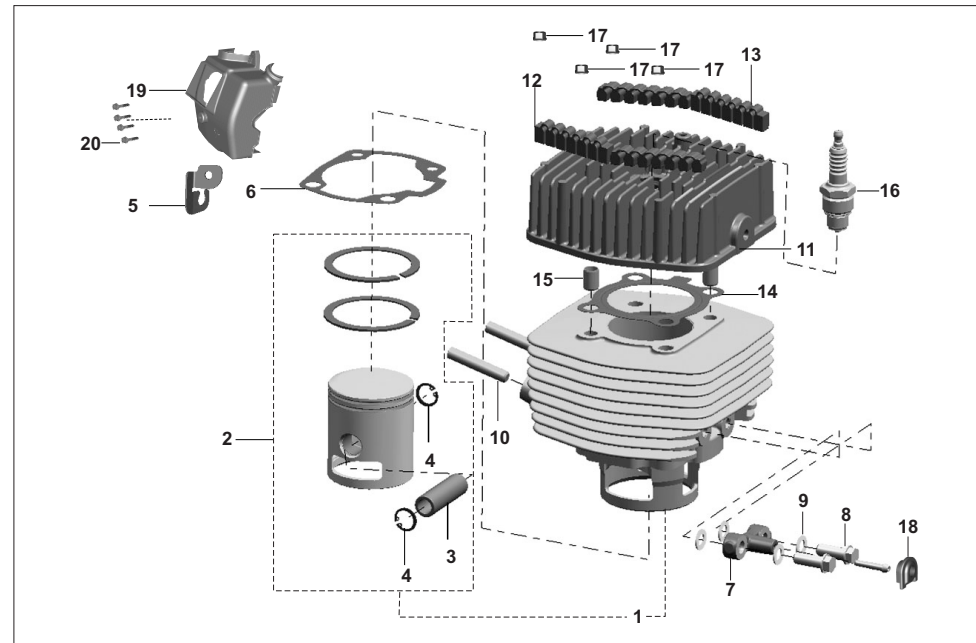

No.	Part No.	Description	Qty/Vehicle			Remarks
			24	AG	AS	
1	24101978	Assly cyl. Block piston	1	-	-	
1	AS101016	Assly cyl. block piston	-	1	1	
2	24101925	Assembly piston samkrg	1	1	1	
3	06101196	Gudgeon pin-samkrg	1	1	1	alt-36244083
4	39034017	Internal circlip	2	2	2	
5	JB151020	Hook speedo cable	1	1	1	
6	AP101005	Gasket cyl block	1	1	1	
7	AP121073	Assy rail oil feed	1	1	1	
8	39102304	Bolt rail	2	2	2	
9	31121006	Gasket	4	4	4	
10	39142305	Stud - M8	2	2	2	
11	24101790	Cylinder head	1	1	1	alt-52240712
12	AP101050	Damper A	2	2	2	
13	AP101051	Damper B	2	2	2	
14	24101723	Gasket head cylinder	1	1	1	
15	39100006	Hollow dowel pin	2	2	2	
16	24116149	Plug spark :- wr4ac (mico)	1	1	1	
17	AP101209	Nut flange	4	4	4	
18	AP121086	Grommet oil rail	1	1	1	
19	24101971	Assembly shroud LH	1	1	1	
20	39167504	Bolt f for Shroud	4	4	4