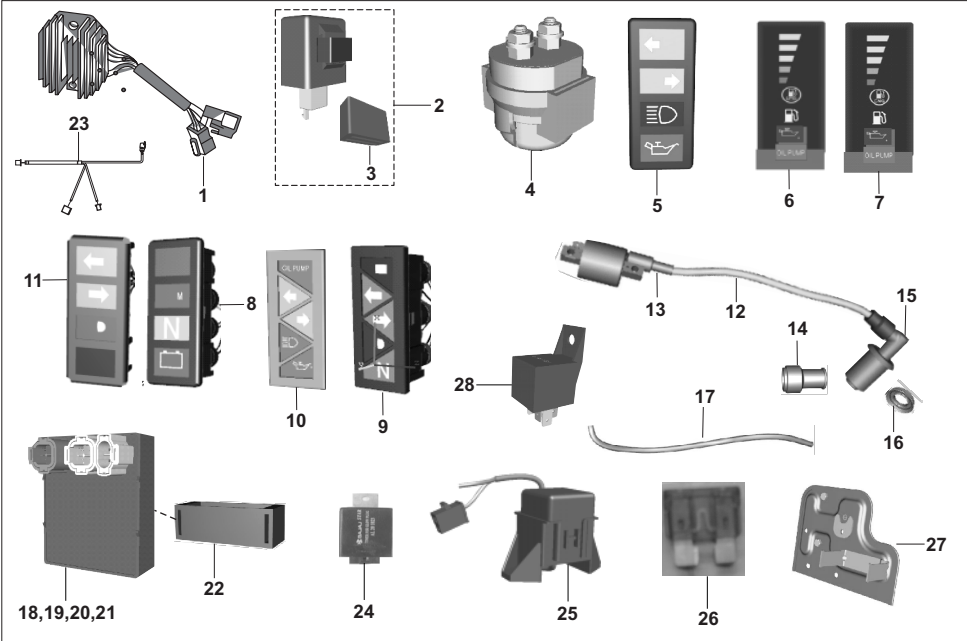

No.	Part No.	Description	Qty/Vehicle			Remarks
			24	AG	AS	
1	24201508	Regulator Dc1	1	1	1	
1	24201509	Regulator (KS)	1	1	1	
2	AB201076	Relay flasher (hazard)	1	1	1	
2	AP201021	Relay flasher (KS)	1	1	1	
3	31201029	Holder for relay	1	1	1	
4	JN351604	Starter relay	1	1	1	
5	24201599	Assembly indicator petrol	1	-	-	
6	AG201058	Assembly gas indicator lpg	-	1	-	
7	AS201052	Assembly gas indicator cng	-	-	1	
8	24201598	Tell tale indicator assy pet es	1	-	-	
9	AS201051	Tell tale indicator assy gas es	-	1	1	
10	24201597	Tell tale indicator assy pet (KS)	1	-	-	
11	AS201050	Tell tale indicator assy gas nes	-	1	1	
12	24116157	HT Coil assy with cap	1	1	1	body mounted
13	24111113	Rubber grommet (h.t. Cable)	1	1	1	
14	24111109	Gmt ht cable cap spark plug	1	1	1	
15	DB111007	Cap - spark plug	1	1	1	
16	24102007	Spark plug cap gmt	1	1	1	body MTG cap
17	24201581	Assly braided cable	1	1	1	
18	24201585	Assy cdi with damp pet es	1	-	-	
19	AS201043	Assly cdi with damper	-	1	1