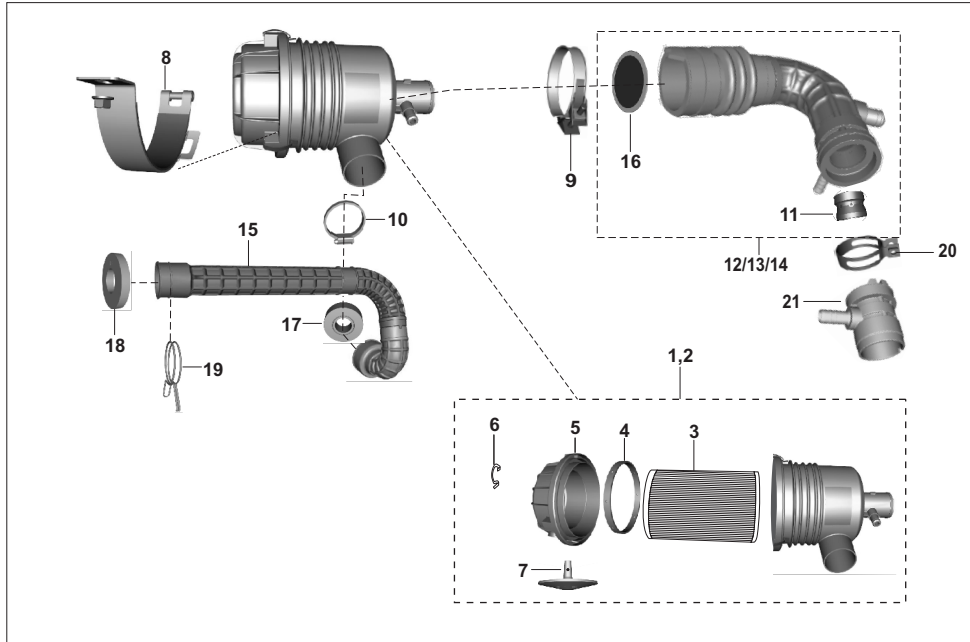

No.	Part No.	Description	Qty/Vehicle			Remarks
			24	AG	AS	
1	AF121505	Filter assembly air	1	-	1	Incl-5,6,7,4,3
2	AA121151	Filter assembly air	-	1	-	
3	AA121150	Element air filter	1	1	1	
4	AA121148	Gasket sealing	1	1	1	
5	AA121146	Cover air filter assy.	-	1	-	
5	AA121193	Cover assembly	1	-	1	
6	AA121149	Clip air filter	3	3	3	
7	AA121147	Valve dust ejector	1	1	1	
8	AA231142	Clamp air filter	1	1	1	
9	BA122062	Pipe - band	1	1	1	
10	31121041	Clamp	1	1	1	
11	24121356	Mixer tube (nylon)	-	1	1	
12	24121664	Assembly comp. Integral duct	1	-	-	
13	AG121072	Assembly comp. Integral duct	-	1	-	
14	AS120001	Assembly comp. Integral duct	-	-	1	
15	AA121286	Hose assy integral	1	1	1	
15	AG121096	Hose assy integral with insert	-	1	-	
15	AS121025	Hose assy integral with insert	-	-	1	
16	AZ581009	Arrester backfire	-	1	1	
17	AG121097	Insert restrictor	-	1	-	
17	AN101447	Insert restrictor	-	-	1