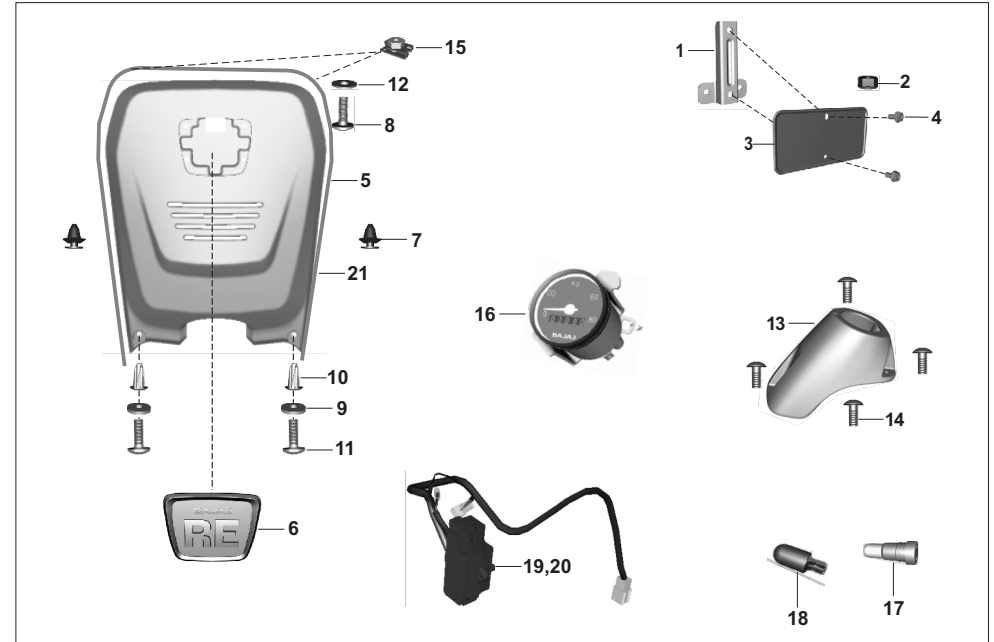

No.	Part No.	Description	Qty/Vehicle			Remarks
			24	AG	AS	
1	24165132	Bracket fr number plate mtg	1	1	1	
2	39081715	Hex nut/flange-m6	2	2	2	
3	22161221	Plate -number	1	1	1	
4	39168004	Bolt flange m6	4	4	4	alt-KADD0612
5	24165234	Assembly steering cover	1	1	1	
6	BG233002	Emblem bajaj re for scudo	1	1	1	
7	24165255	Clip plastic	2	2	2	
8	39190701	Mushroom head screw	2	2	2	
9	39045411	Plain washer	2	2	2	
10	AL161236	Plug plastic	2	2	2	
11	59010005	Screw round head	2	2	2	
12	39183911	Washer - plain	2	2	2	
13	24181163	Cover handle bar	1	1	1	
14	LDU00063	Screw truss M4 X 0.7P Refresh	3	3	3	
15	DJ161229	Clip nut m5	2	2	2	
16	24201559	Speedometer assly	1	1	1	
17	CM201054	Lamp :- 12V - 2W	1	1	1	
18	JD401032	Bulb 12v 5w e-marked	1	1	1	
19	AS201052	Assembly gas indicator CNG	-	-	-	
20	AG201058	Assembly gas indicator LPG	-	1	-	
21	24165302	Beading steering cover	1	1	1