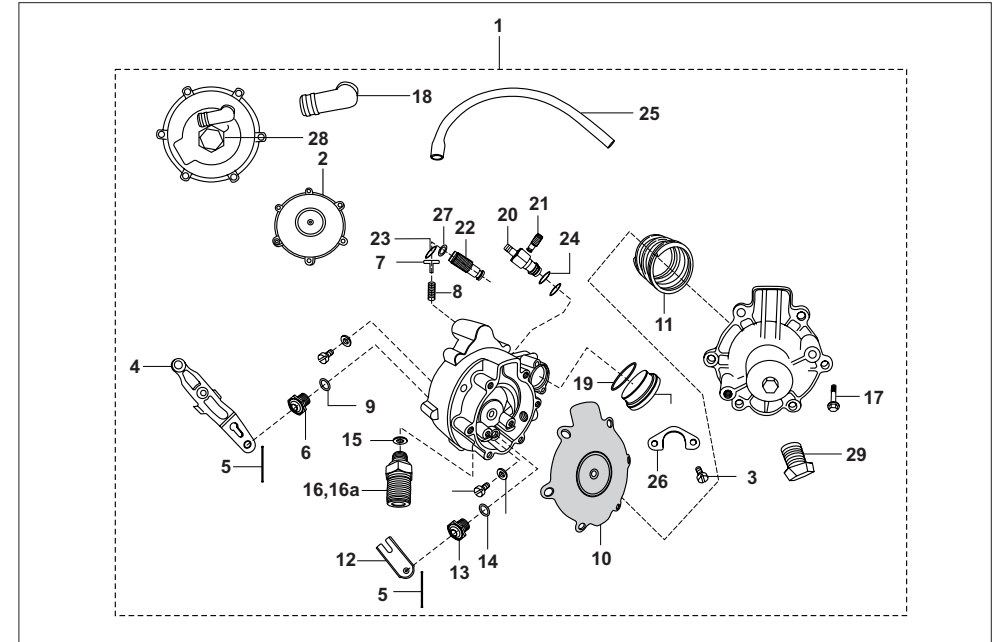

No.	Part No.	Description	Qty/Vehicle			Remarks
			24	AG	AS	
20	JS172032	Body -flow control	-	1	-	
20	24121507	Body -flow control	-	-	1	
21	JS172030	Screw flow control	-	1	-	
21	24121506	Screw flow control	-	-	1	
22	JS172020	Idling screw	-	1	1	
22	AF121334	Spring adjusting screw	-	1	1	
22	JS172021	Body idling screw	-	1	1	
23	59210017	'O' Ring	-	1	1	
24	AF121106	'O' Ring	-	1	1	
25	AS121016	Breather hose CNG reg.	-	1	1	
26	JS172033	Clamp	-	1	1	
27	AF121104	'O' Ring	-	1	1	
28	JS172018	Plug	-	1	1	
29	JS172026	Breather -I	-	1	1	
30	24121327	Plug pr check-vanaz LPG	-	1	1	
31	36AF0037	Kit primary lpr	-	1	1	Kit-32
32	36AF0038	Kit secondery	-	1	1	Kit-33
33	36AF0039	Kit o ring	-	1	1	Kit-34

24 - PETROL
AG - LPG
AS - CNG