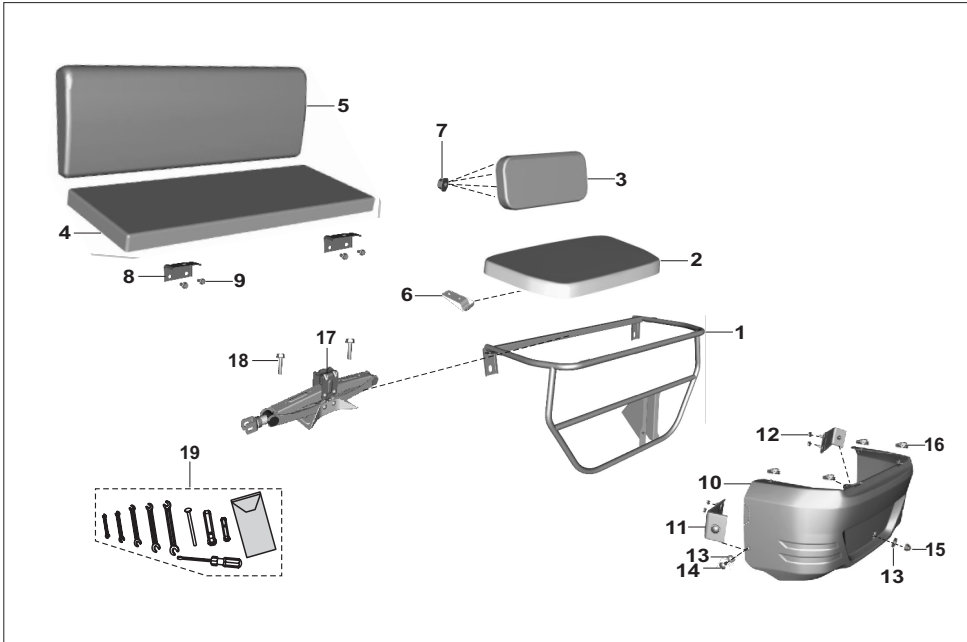

No.	Part No.	Description	Qty/Vehicle			Remarks
			24	AG	AS	
1	24211028	Assy frame driver seat	1	1	1	
2	24211048	Assly driver seat	1	1	1	
2	24211029	Assly seat driver	1	1	1	
2	BA231177	Seat assly driver green	1	-	-	
2	24231882	Assly seat driver white	1	-	-	
3	AF231078	Backrest assly driver	1	1	1	
3	24211050	Backrest assly driver	1	1	1	
4	24211017	Seat assly passenger	1	1	1	
4	24211056	Seat assly passenger	1	1	1	
5	24211014	Assly passenger backrest black	1	1	1	
5	24211058	Assly passenger backrest brown	1	1	1	
6	BH191032	Bracket seat base mtg	2	2	2	
7	39248415	Nut	4	4	4	
8	24231705	Bracket seat mtg passenger	2	2	2	
9	KADA0612	Bolt flanged	4	4	4	
10	24211037	Enclosure - driver seat	1	1	1	alt- 36AA4070
11	24231806	Bracket enclosure side mtg	2	2	2	
12	KCGC0606	Nut hex flanged	4	4	4	
13	KDBB0818	Washer_plain	3	3	3	
14	KBUC0614	Screw truss	6	6	6	
15	KCEA0605	Nut dome cap single piece	1	1	1	
16	05161256	Clip nut-M6	4	4	4	
17	24221047	Jack assembly complete	1	1	1	
18	KADD0630	Bolt flanged-jack	1	1	1	
19	24221031	Tool kit complete	1	1	1	

24 - PETROL
AG - LPG
AS - CNG