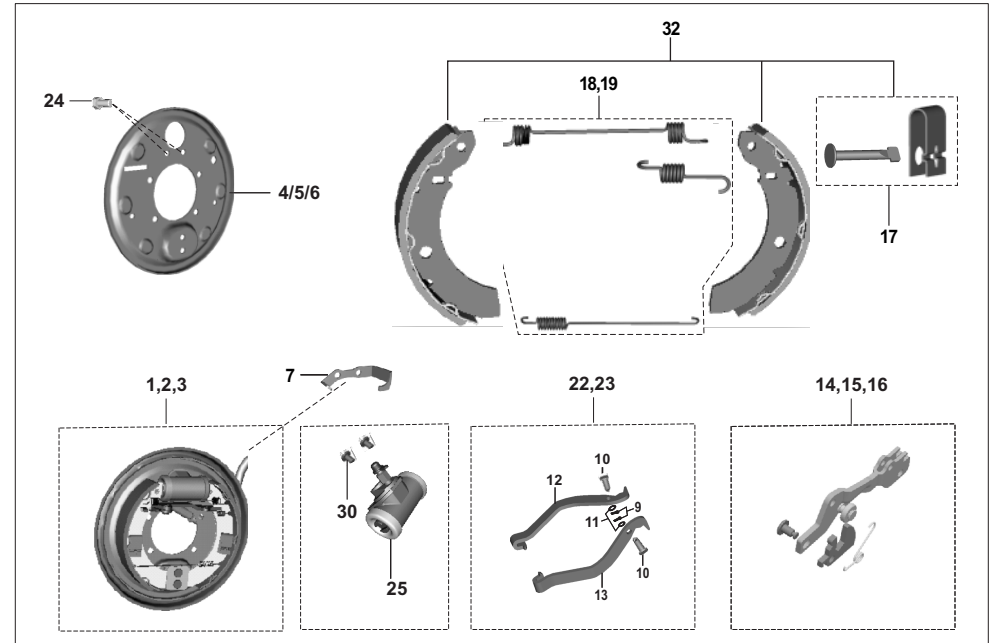

No.	Part No.	Description	Qty/Vehicle			Remarks
			24	AG	AS	
22	24151177	Kit parking lever LH	1	1	1	
23	24151183	Kit parking lever RH	1	1	1	
24	AL151054	Bolt	2	2	2	
25	24151163	Wheel cylinder FR	1	1	1	
25	24151164	Wheel cylinder RR	1	1	1	
26	24151107	Major kit fr	1	1	1	
27	24151108	Minor kit fr	1	1	1	
28	24151113	Major kit rr	1	1	1	
29	24151114	Minor kit rr	1	1	1	
30	AB151079	Screw - bleeder	1	1	1	
31	AL151052	Cap - bleeder 64	1	1	1	
32	24151171	Brake shoe kit with spring	1	1	1	
33	36BA4014	Wheel cylinder mtg kit	1	1	1	(screw 2,brk 1)
34	AP151031	Flange Backplate Fr	-	-	-	
35	39253404	Bolt - Hexagon Head M8	-	-	-