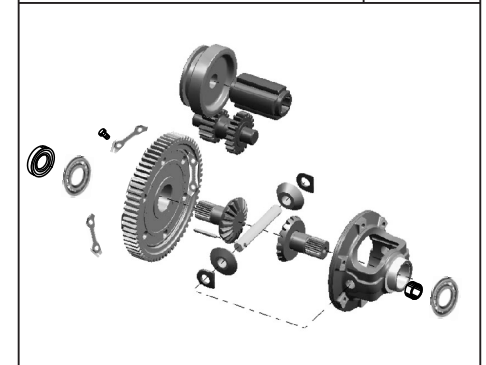

PLATE NO. : 10	PAGE NO.:
DIFFERENTIAL UNIT	12

PLATE NO. : 12	PAGE NO.:
FARE METER DRIVE UNIT	14

Pictorial Index

RE 25-BS4

PLATE NO. : 13 SECTOR GEAR / STARING MECHANISM	PAGE NO.: 15,16
	
PLATE NO. : 15 STARTER MOTOR DRIVE	PAGE NO.: 18
	
PLATE NO. : 17 SAI & MANIFOLD	PAGE NO.: 21
	