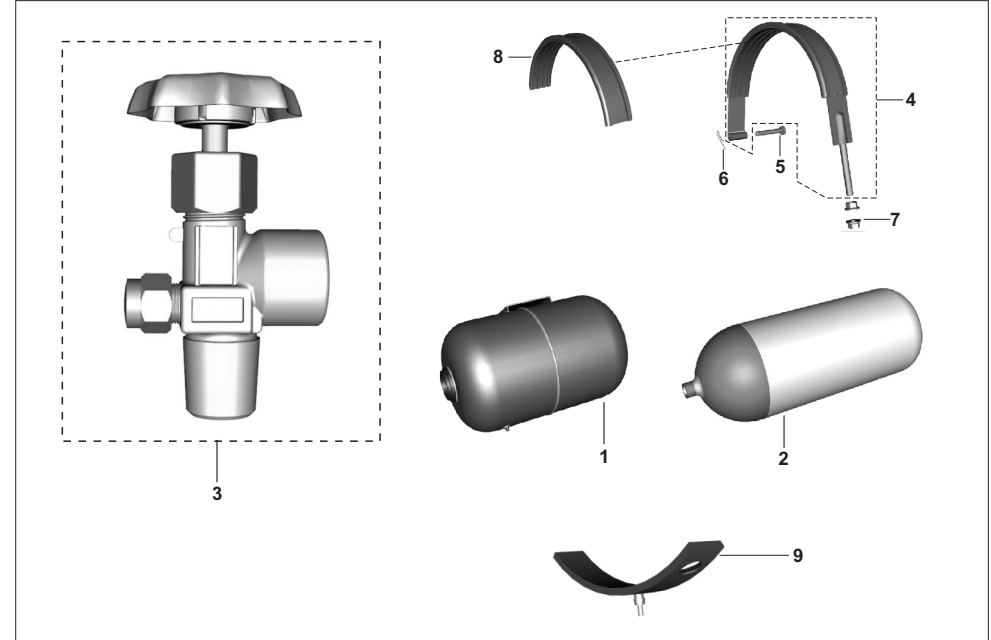

No.	Part No.	Description	Qty/Vehicle			Remarks
			24	AG	AS	
1	AM141003	LPG cylinder (20 ltrs water)	-	1	-	
2	AF141059	CNG cylinder (W/o valve)	-	-	1	
3	AF141030	Valve for CNG	-	-	1	
4	AF161098	Assly strap	-	2	2	
5	AF161059	Pin for cylinder clamping strip	-	2	2	
6	24141091	Clip Spring	-	2	2	
7	KCGD1010	Nut hex flanged	-	2	2	
8	AF161097	Beading strap	-	2	2	
9	AF161100	Packing lower	-	2	2