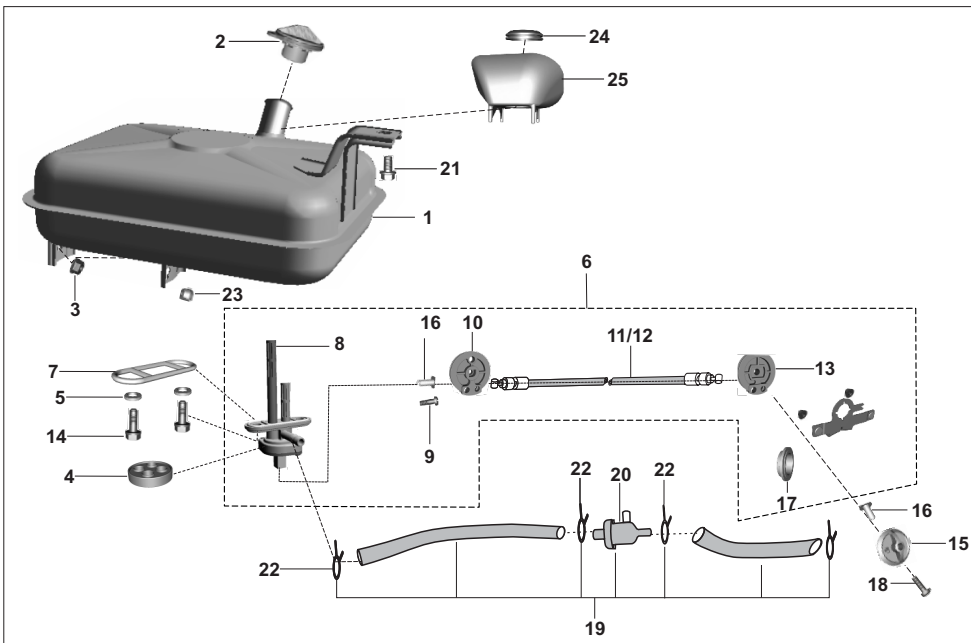

No.	Part No.	Description	Qty/Vehicle			Remarks
			24	AG	AS	
1	24141218	Assly Fuel Tank	1	-	-	
2	AA141140	Cap assembly evap	1	-	-	
3	KCGA0808	Nut hex flanged	2	-	-	
4	24141210	Gasket 4 hole(fuel cock)	1	-	-	
5	39074011	Washer (non-metallic)	2	-	-	
6	24141197	Assembly fuel tap	1	-	-	
7	24121698	Seal Fuel Tap	1	-	-	
8	24141184	Fuel cock	1	-	-	
9	KBAA0412	Screw-pan	1	-	-	
10	24141132	Pulley tap side	1	-	-	
11	24191136	Cable fuel cock operating-greay	1	-	-	
12	24191137	Cable fuel cock operating -black	1	-	-	
13	24141133	Pulley Knob side	1	-	-	
14	DD141227	Bolt Cock mtg	2	-	-	
15	24141164	Knob fuel tap operation	1	-	-	
16	24141134	Insert for knob mounting	2	-	-	
17	24141135	Spacer for knob mounting	1	-	-	
18	KBBA0516	Screw truss cross M5	1	-	-	
19	24141214	Assly pipe tank to carb-evap	1	-	-	
20	24121652	Fuel filter	1	-	-	
21	KADD0816	Bolt flanged	3	-	-	
22	JG171029	Spring band clamp	4	-	-	alt- Jy171070
23	24141183	Plug seat fuel cock bkt	2	-	-	
24	AA141080	Grommet for baffle fuel spillage	1	-	-	
25	AA141079	Baffle fuel spillage	1	-	-