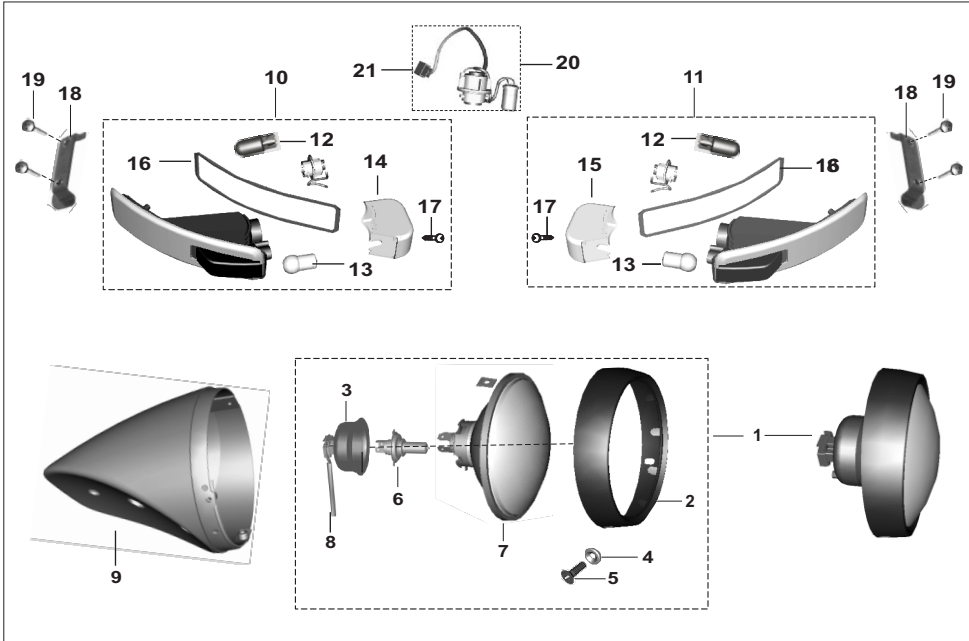

No.	Part No.	Description	Qty/Vehicle			Remarks
			24	AG	AS	
1	24201368	Head light comp with lamp	1	1	1	
2	24201378	Rim - head light(new)	1	1	1	
3	AP201066	Rubber cap new head light	1	1	1	
4	01200213	Washer Cup	2	2	2	
5	KBCA0414	Screw Csc	2	2	2	
6	CL201023	Lamp 12V, 35 / 35W	1	1	1	
7	36244075	Reflector assly./ bulb holder	1	1	1	
8	24201380	Cable assy(head Light	1	1	1	
9	AB201065	Head lamp housing.	1	1	1	
10	24201487	Ind assly. Front LH/ Lamp	1	1	1	
11	24201488	Ind assly. Front RH/ Lamp	1	1	1	
12	JD401032	Bulb 12V 5W E-Marked	2	2	2	
13	18201044	Lamp :- 12V - 10W - R 10W	2	2	2	
14	24201485	Cover side indicator front LH	1	1	1	
15	24201486	Cover side indicator front RH	1	1	1	
16	24201484	Gasket front side indicator	2	2	2	
17	24201504	Assembly lens & rfltr fr ind	2	2	2	
18	24201523	Holder front indicator assy	2	2	2	
19	KBRB3525	Screw tapping pan slotted	4	4	4	
19	KBRC3516	Screw tapping pan slotted	4	4	4	
20	24201502	Cable fr indi with holder LH	1	1	1	
21	24201503	Cable fr indi with holder RH	1	1	1