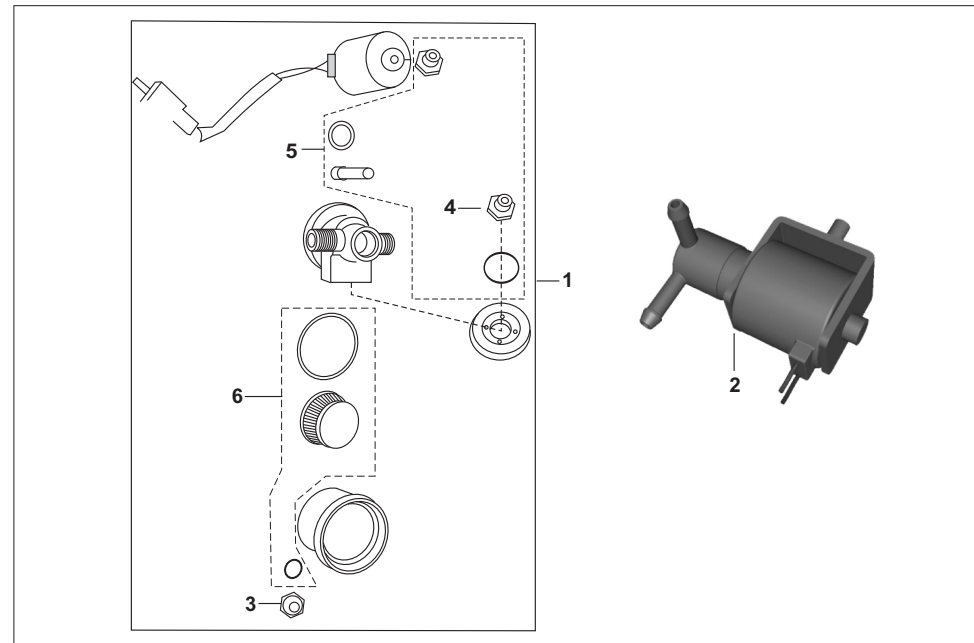

No.	Part No.	Description	Qty/Vehicle			Remarks
			24	AG	AS	
1	24201456	Solenoid -CNG paper filter	-	-	1	
1	AF201067	Solenoid cng paper filter vanaz	-	-	1	
2	RA402601	Solenoid - petrol	-	-	1	
3	AF121316	Drain plug	-	-	1	
4	AF121323	Bolt	-	-	1	
5	36AF0029	Kit coil assly	-	-	1	Kit-23
6	36AF0030	Kit paper filter	-	-	1	Kit-24