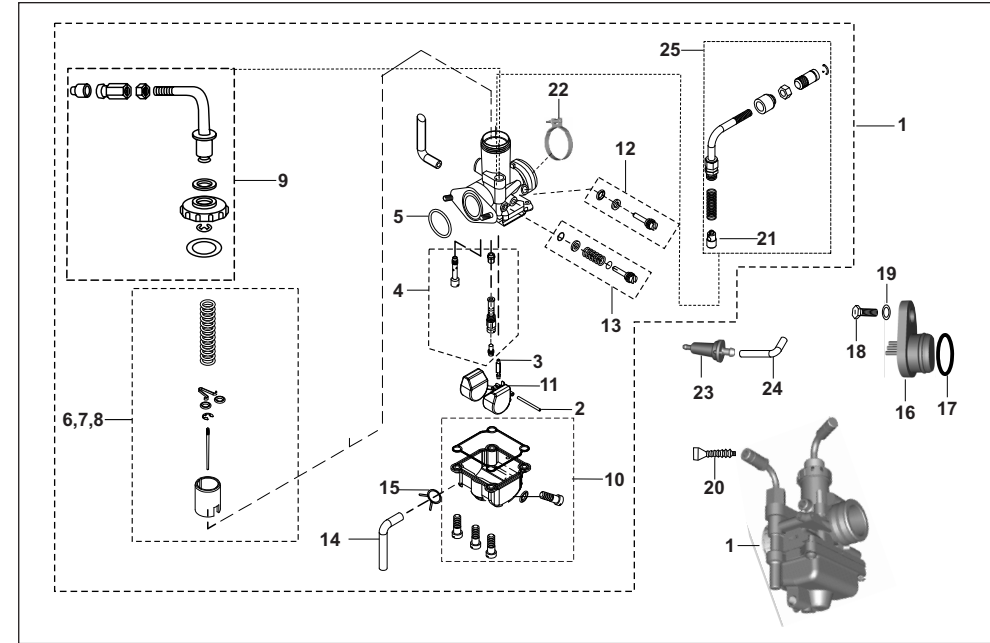

No.	Part No.	Description	Qty/Vehicle			Remarks
			24	AG	AS	
17	JA581238	O ring	1	1	1	
18	JA581233	Screw	1	1	1	
19	JA581237	Washer	1	1	1	
20	AF121328	Accelerator cable bellow	1	1	1	
21	24121053	Plunger assembly	1	1	1	
22	JF581209	Clamp connecting side	1	1	1	
23	AF121133	Filter-(AG121076)	-	1	1	
24	DZ121041	Tube breather II	-	1	1	
25	36AA4100	Starter cable guide assy kit	1	1	1