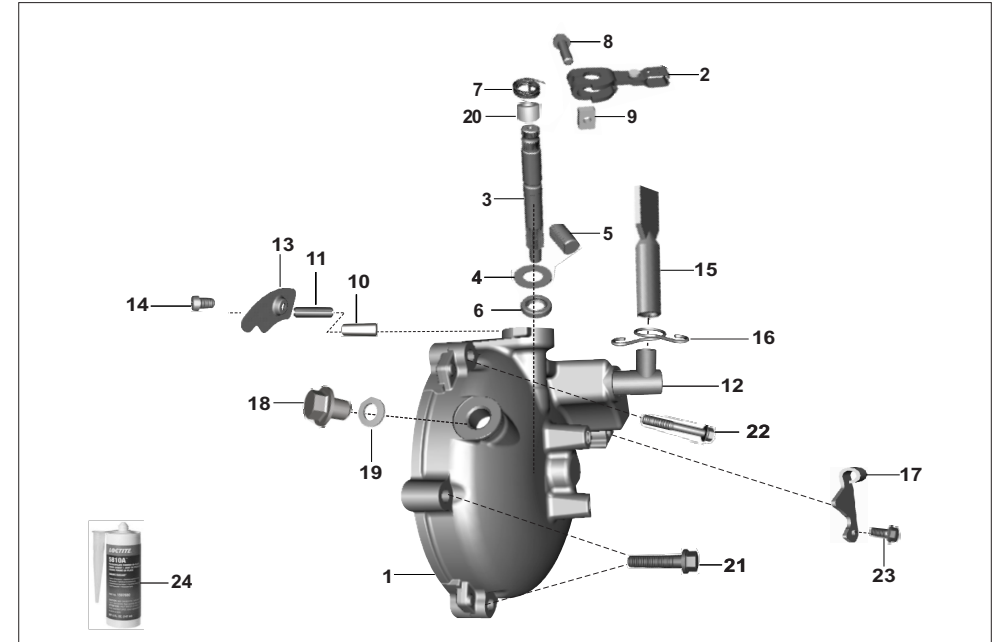

No.	Part No.	Description	Qty/Vehicle			Remarks
			24	AG	AS	
21	39107404	Bolt - flanged :- small	2	2	2	
22	39106504	Bolt - flanged :- small	4	4	4	
23	KAED0614	Bolt - flanged :- small	1	1	1	
24	36001051	Liquid gasket	1	1	1