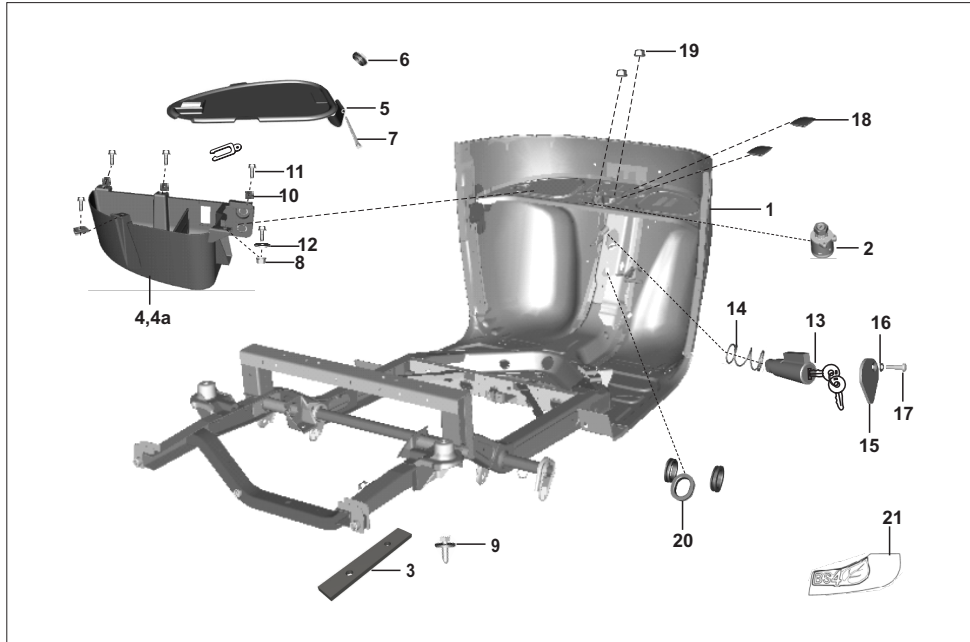

No.	Part No.	Description	Qty/Vehicle			Remarks
			24	AG	AS	
1	52244058	Bare chassis/ frame complete	1	-	-	
1	52240743	Bare chassis/ frame complete	-	1	1	
2	24181156	Lock set	1	1	1	
2	24181155	Lock set (KS)	1	1	1	
3	24231726	Packing chassis & tray -frame	8	8	8	
4	24165303	Toolbox	1	1	1	
4a	24161505	Assly toolbox	1	1	1	
5	52210043	Tool box door assly (22160805)	1	1	1	
6	39237423	Grommet for upper part	1	1	1	
7	39015608	Pin spilt tool box door	1	1	1	
8	AA231245	Bolt for packing	8	-	-	
9	39079815	Nut	1	1	1	
10	05161256	Clip nut-M6	4	4	4	
11	KADA0620	Bolt flanged	5	5	5	
12	39121111	Plain washer	1	1	1	
13	36244042	St lock (24181016)-with key	1	1	1	
14	06180303	Spring	1	1	1	
15	15181032	Plate cover	1	1	1	
16	15181033	Washer spring	1	1	1	
17	24165368	Screw hammer drive	1	1	1	
18	39260523	Plug square	2	2	2	
19	KCGD0808	Nut hex flanged	2	2	2	
20	24165230	Grommet upper part	3	3	3	
21	BB231698	Lable BS4 front	1	1	1