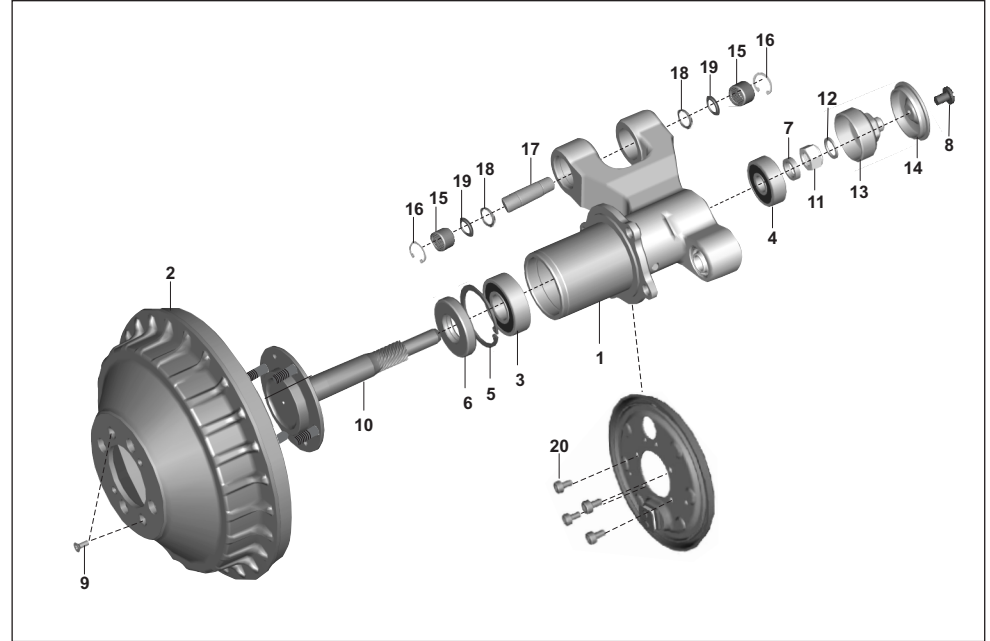

No.	Part No.	Description	Qty/Vehicle			Remarks
			24	AG	AS	
1	AA151047	Hub front wheel	1	1	1	
2	22151106	Drum - brake :- cast iron	1	1	1	
3	KPBC6204	Ball bearing	1	1	1	alt-39255020
4	39236220	Bearing	1	1	1	
5	KEBB4717	Internal circlip	1	1	1	
6	22170115	Oil seal	1	1	1	
7	AA151049	Spacer	1	1	1	
8	KBBA0406	Screw - pan slotted	1	1	1	
9	KBCA0410	Slot csk hd screw	2	2	2	
10	24151266	Assembly axle front wheel	1	1	1	
11	59150003	Nut u - M12	1	1	1	
12	22170118	Spacer	1	1	1	
13	AB171022	Grease cup nut	1	1	1	
14	AB171023	Cap-FR wheel hub	1	1	1	
15	AB171020	Needle bush	2	2	2	
16	39235717	Internal circlip	2	2	2	
17	24171129	Pivot pin fr wh hub	1	1	1	
18	30101185	Ring O	2	2	2	
19	24171138	Spacer	2	2	2	
20	24171117	Bolt hexagon with flange	1	1	1	
21	36244063	Kit Pivot Pin	1	1	1