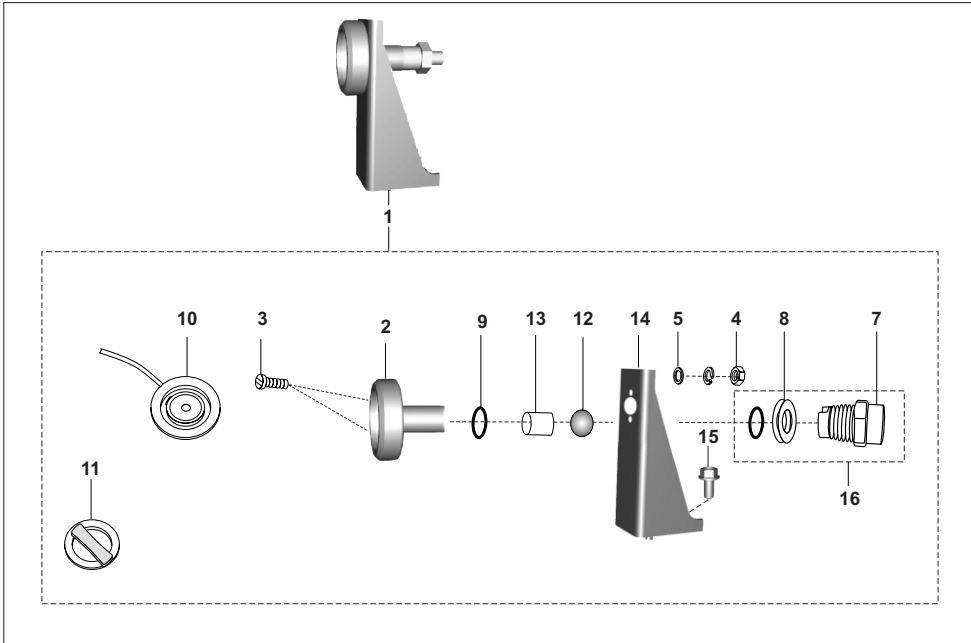

No.	Part No.	Description	Qty/Vehicle			Remarks
			24	AG	AS	
1	24121432	Filler connector with bkt. Assy.	-	1	-	
2	24121245	Filler connector_vanaz	-	1	-	
3	59010010	Screw csumk for filter	-	2	-	
4	AF121057	Nut	-	2	-	
5	AF121058	Washer	-	2	-	
7	24121337	Connector for filler	-	1	-	
8	AF121085	Washer	-	1	-	
9	CX141046	'O' ring	-	1	-	
10	24121394	Cap	-	1	-	
11	24121393	Knob	-	1	-	
12	CX141044	Steel ball	-	1	-	
13	CX141045	Spacer	-	1	-	
14	24121407	Bracket filling valve	-	1	-	
15	KADD0816	Bolt flanged	-	1	-	
16	36AF0040	Kit filler valve	-	2	-	Kit-35