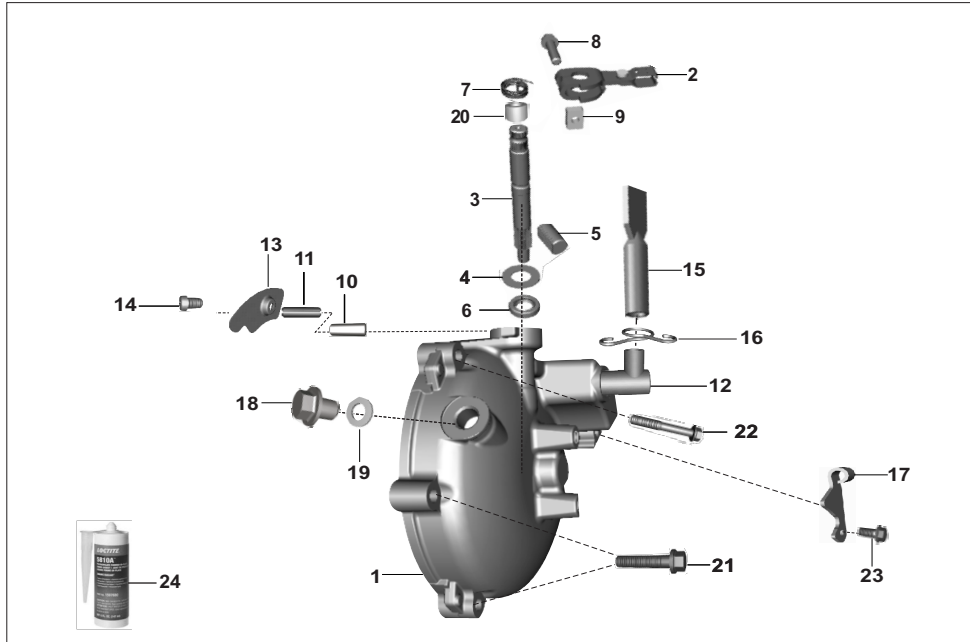

No.	Part No.	Description	Qty/Vehicle			Remarks
			24	AG	AS	
1	24101901	Cover clutch	1	1	1	
2	AP101279	Lever assembly clutch	1	1	1	
3	AP101022	Shaft clutch	1	1	1	
4	LDB00043	Washer - plain	1	1	1	alt- 39244311
5	DH101141	Rack	1	1	1	
6	39104119	Seal - Oil	1	1	1	
7	24101929	Spring torsion clutch return	1	1	1	
8	39167404	Bolt - flanged :- small	1	1	1	
9	DH101275	Nut - special	1	1	1	
10	AP101149	Pin shaft retainer	1	1	1	
11	39044706	Pin - spring type straight	1	1	1	
12	AP101061	Fitting breather	1	1	1	
13	AP101030	Plate breather	1	1	1	
14	AP101255	Screw pan M5x10(pre-coated)	1	1	1	
15	AP101172	Tube breather	1	1	1	
16	AP101174	Spring clip	1	1	1	
17	AP101281	Holder clutch cable	1	1	1	
18	LAD00123	Bolt - flange :- M6 X 25	1	1	1	
19	31101106	Gasket	1	1	1	
20	24101928	Bush	1	1	1