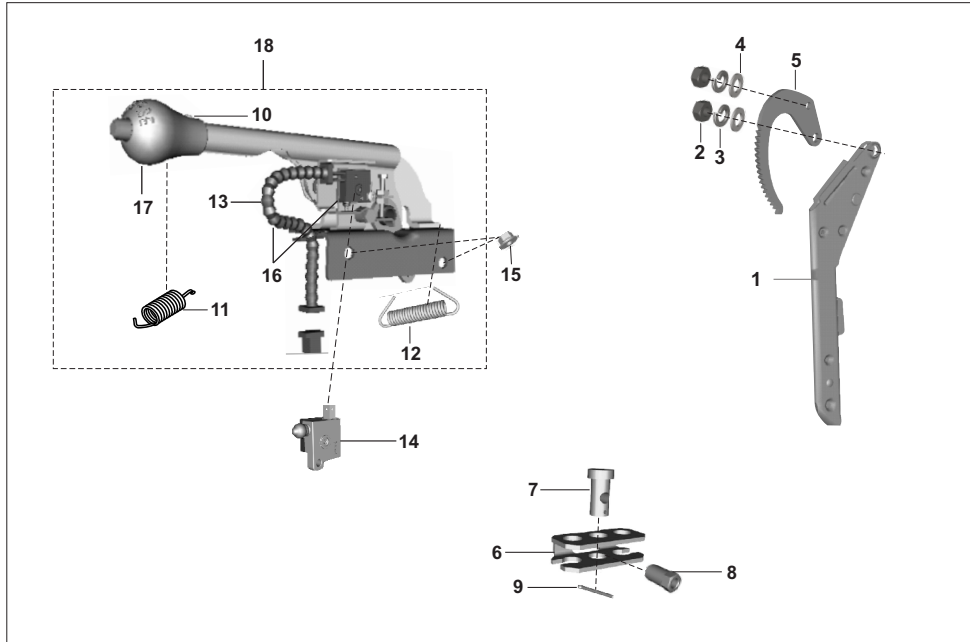

No.	Part No.	Description	Qty/Vehicle			Remarks
			24	AG	AS	
1	24151061	Hand brake lever assly	1	1	1	
2	39069415	Nut - hexagon lock M8 X 1.25	2	2	2	
3	39182812	Spring washer	2	2	2	
4	39020011	Plain washer	2	2	2	
5	22150507	Ratchet	1	1	1	
6	24151067	Bracket - rear cable guide	1	1	1	
7	24151068	Pin - rear cable guide	1	1	1	
8	24151238	Nut special M6	1	1	1	
9	39014608	Split pin	1	1	1	
10	39141402	C. Raised ch hd screw	1	1	1	
11	AL151105	Spring - hand brake	1	1	1	
12	24191144	Spring tension for reverse gear	1	1	1	
13	24201420	Cable assy reverse switch	1	1	1	
14	DJ201109	Front brake switch(minda)	1	1	1	
15	39197015	Hex nut/flange-M8	2	2	2	
16	24201421	Reverse switch & cable assy	1	1	1	
17	AN191017	Grip hand reverse	1	1	1	
18	24161468	Lever assembly reverse	1	1	1