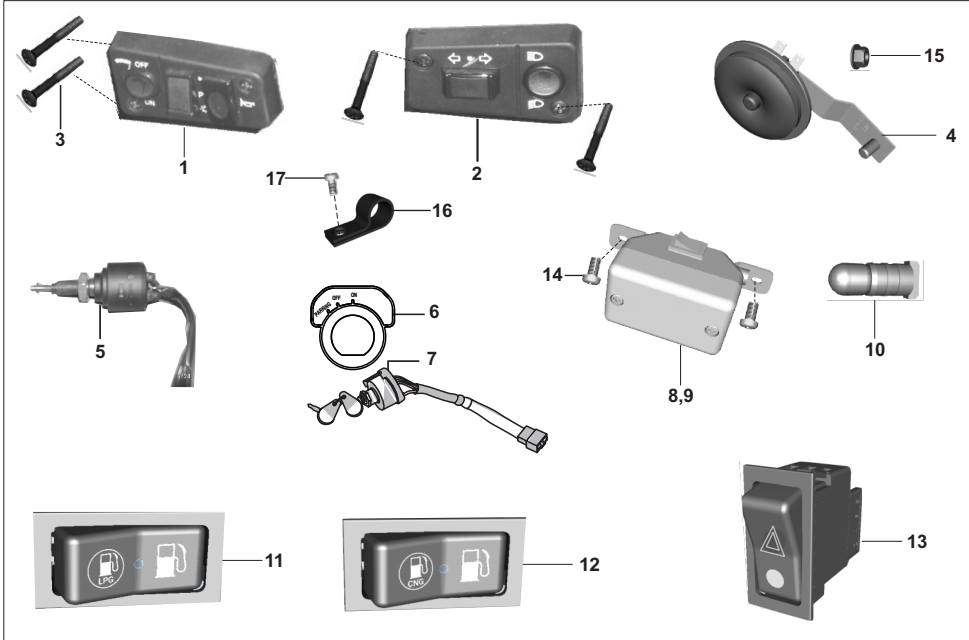

No.	Part No.	Description	Qty/Vehicle			Remarks
			24	AG	AS	
1	AM201116	Control switch RH	1	1	1	
2	AL201060	Control switch LH	1	1	1	
3	AL201062	Slotted ch. hd. screw	4	4	4	
4	AA201239	horn dc 12v with transil diode	1	1	1	
5	AF201094	Brake switch	1	1	1	
6	AA201258	Label (Parking-OFF-ON)	1	1	1	
6	AP201012	Label (Parking-OFF-ON) (KS)	1	1	1	
7	36AA4028	Ignition parking switch with key	1	1	1	
7	36244043	Ignition switch with key (KS)	1	1	1	
8	AP201058	Cabin light assembly	1	1	1	
9	AA201305	Lamp engine cabin re compact	1	1	1	
10	24201515	Bulb 12V,10W,Capless	-	1	1	
11	AG201032	Switch G O P selection	-	1	-	
12	AS201017	Switch G O P selection	-	-	1	
13	AB201077	Hazard switch	1	1	1	
14	39220804	Screw pan cross cabin light	2	2	2	
15	39229515	Nut For Horn	1	1	1	
16	AL201070	Clip p for new control switch	2	2	2	
17	39263101	Screw pan head M5	2	2	2