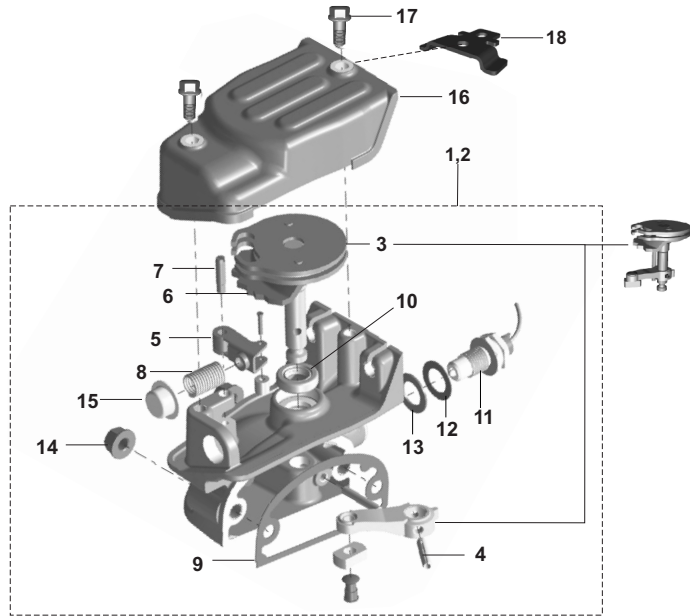

No.	Part No.	Description	Qty/Vehicle			Remarks
			24	AG	AS	
1	24101946	Gear shifter housing	1	1	1	fr.27.06.2016
2	24101948	Assly gear shifter (KS)	1	1	1	fr.27.06.2016
3	AP101083	Assly lever and sector	1	1	1	Incl-3,4 NS
4	39220207	Parallel pin	1	1	1	
5	24101111	Bracket assembly with roller	1	1	1	
6	24101201	Gear assembly - sector	1	1	1	
7	06101111	Screw for bracket	1	1	1	
8	06101112	Spring	1	1	1	
9	CD101080	Gasket for gear shifter housing	1	1	1	
10	39104119	Oil seal	1	1	1	
11	AP111023	Neutral switch AP101081	1	1	1	
12	20101020	Aluminum washer	1	1	1	
13	39080411	Plain washer	1	1	1	
14	39236915	Flange nut	2	2	2	
15	AP101198	Cup spring detent	1	1	1	
16	24101945	Cover gear shifter	1	1	1	
17	KAED0616	Bolt	3	3	3	
18	24101954	Bracket Cable Guide	1	1	1