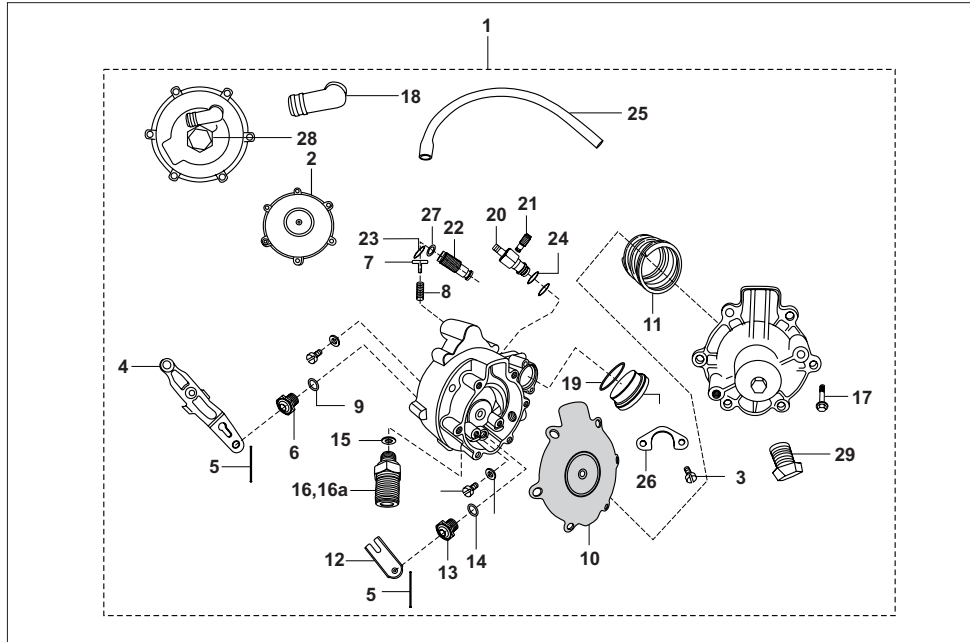

No.	Part No.	Description	Qty/Vehicle			Remarks
			24	AG	AS	
1	AG121091	Regulator lpg	-	1	-	
1	AS121019	Regulator CNG	-	-	1	
2	JS172015	Diaphragm-Sub assly.	-	1	1	
3	AF121070	Cheese headed screw	-	4	4	
4	JS172036	Lever	-	1	1	
5	24121299	Pin lever	-	2	2	
6	JS172037	Seat	-	1	1	
7	JS172035	Guide spring	-	1	1	
8	24121304	Spring	-	1	-	
8	RA172007	Spring	-	-	1	
9	24121306	Rubber washer	-	1	1	
10	JS172023	Diaphragm	-	1	1	
11	JS172027	Spring	-	1	-	
11	24121504	Spring	-	-	1	
12	24121312	Lever sub assly	-	1	1	
13	24121313	Seat	-	1	1	
14	24121314	Rubber washer	-	1	1	
15	24121315	Washer copper	-	1	1	
16	JS172028	Connector inlet	-	1	-	
16	24121505	Connector inlet	-	-	1	
16a	24121316	Connector inlet-lpg vanaz	-	1	-	
17	JS172019	Flange screw	-	12	12	
18	JS172031	Breather -II	-	1	-	
18	AM121091	Breather -II	-	-	1	
19	24121321	'O' ring	-	1	1	

24 - PETROL
AG - LPG
AS - CNG