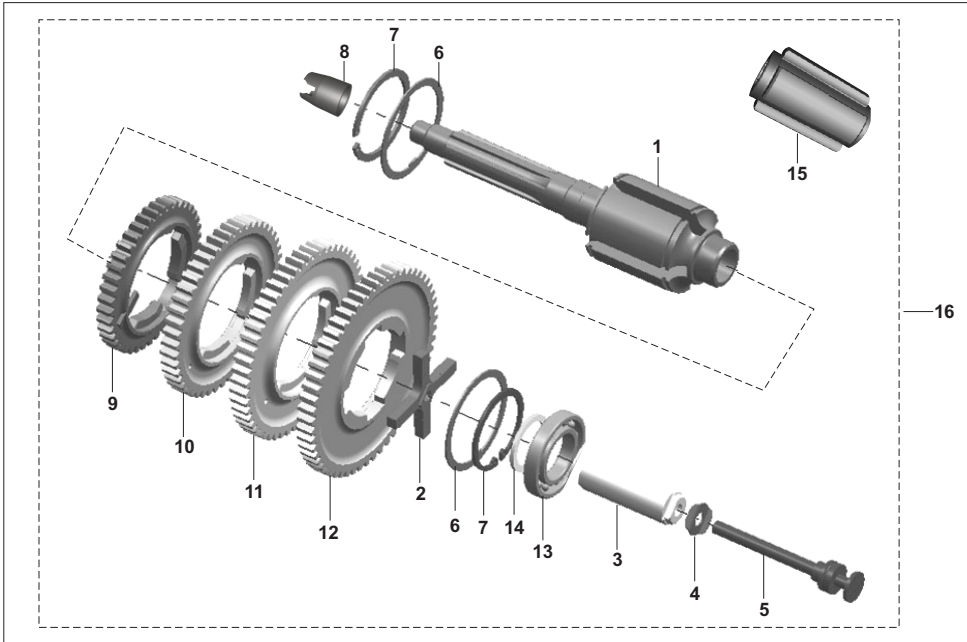

No.	Part No.	Description	Qty/Vehicle			Remarks
			24	AG	AS	
1	AP101078	Main shaft	1	1	1	
2	35101059	Cross (flat type)	1	1	1	
3	AP101079	Guide bush	1	1	1	
4	BA132045	Plain washer	1	1	1	
5	24101956	Guide Stem	1	1	1	
6	19101016	Shoulder ring No. 1	1	1	1	
6	19101017	Shoulder ring No. 2	1	1	1	
6	19101018	Shoulder ring No. 3	1	1	1	
6	19101019	Shoulder ring No. 4	1	1	1	
6	19101020	Shoulder ring No. 5	1	1	1	
7	21100711	Circlip	2	2	2	
8	AA101295	Bush - Drive	1	1	1	
9	24101803	4th Speed gear	1	1	1	
10	24101804	3rd Speed gear	1	1	1	
11	24101939	2nd Speed gear(52 T)	1	1	1	
12	24101806	1st Speed gear	1	1	1	
13	AP101165	Bearing main shaft	1	1	1	
14	AP101185	Spacer main shaft	1	1	1	
15	AP101187	Sleeve main shaft	1	1	1	
16	24101942	Assly main shaft comp with gears	1	1	1	(NS)