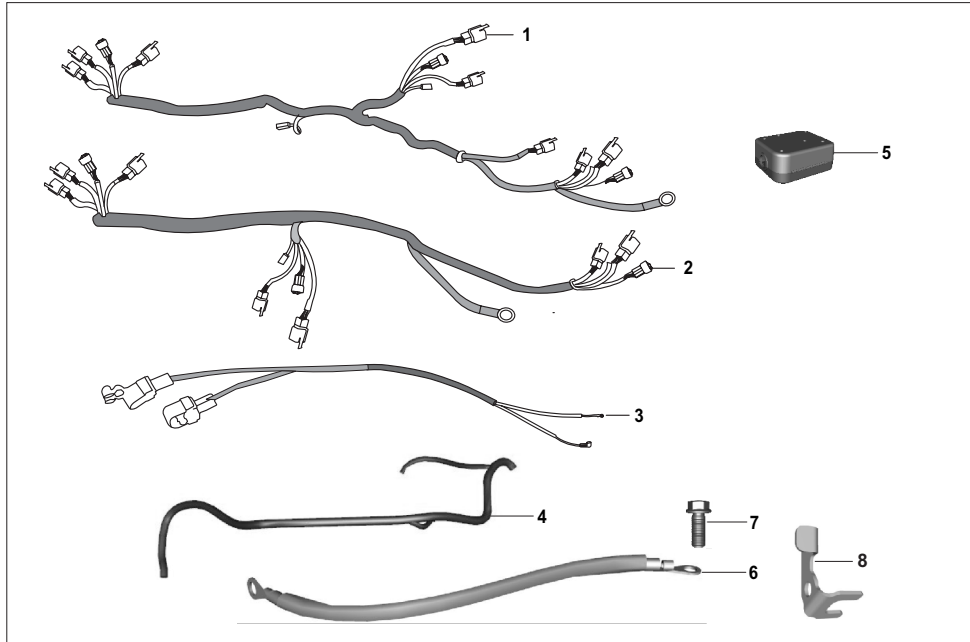

No.	Part No.	Description	Qty/Vehicle			Remarks
			24	AG	AS	
1	24201606	Harness front-es	1	-	-	
1	24201617	Harness front-es-petrol	1	-	-	fr.09.09.2017
1	24201568	Harness front (KS)	1	-	-	
1	AG201061	Harness front-es-lpg	-	1	-	
1	AG201064	Harness front-es-lpg	-	1	-	fr.08.09.2017
1	AG201050	Harness front (KS)	-	1	-	
1	AS201056	Harness front-es-cng	-	-	1	
1	AS201060	Harness front-es-cng	-	-	1	fr.23.08.2017
1	AS201037	Harness front (KS)	-	-	1	
2	24201601	Harness-es-rear	1	-	-	
2	24201618	Harness rear-es-petrol	1	-	-	fr.09.09.2017
2	24201569	Harness rear (KS)	1	-	-	
2	AG201059	Harness es-lpg-rear	-	1	-	
2	AG201065	Harness es-lpg-rear	-	1	-	fr.08.09.2017
2	AG201051	Harness rear (KS)	-	1	-	
2	AS201053	Harness-es-cng-rear	-	-	1	
2	AS201061	Harness rear-es-cng	-	-	1	fr.23.08.2017
2	AS201038	Harness rear (KS)	-	-	1	
3	AA201379	Cable battery positive	1	1	1	
3	AF201207	Cable Battery +ve	1	1	1	fr.08.09.2017
4	24201575	Harness Body: pigtail mtg ht coil	1	1	1	
5	BH181204	Coupler box	1	1	1	up to 08.09.2017
6	24201616	Cable earth	1	1	1	
7	KAED0612	Bolt hex	1	1	1	
8	24102024	Bracket cable earth	1	1	1