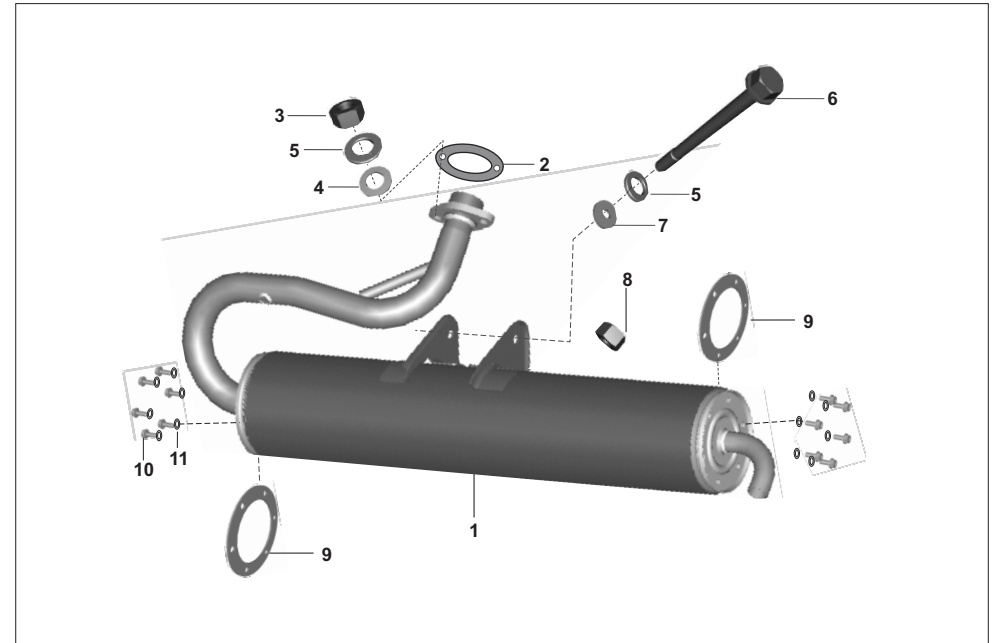

No.	Part No.	Description	Qty/Vehicle			Remarks
			24	AG	AS	
1	24101974	Assly silencer with SAI	1	-	-	
1	AG101039	Assly silencer	-	1	-	
1	AS101007	Assly silencer	-	-	1	
2	AP101194	Gasket silencer	1	1	1	
3	39028915	Hex nut	2	2	2	
4	39020011	Plain washer	2	2	2	
5	39026512	Spring washer	2	2	2	
6	39215704	Hex bolt/flange-m8	1	1	1	
7	24231422	Plain washer	1	1	1	
8	39028915	Hex nut	1	1	1	
9	AP101052	Gasket for silencer	2	2	2	
10	KADa0616	Bolt-flange-kad	12	12	12	
11	LDB00038	Washer	12	12	12