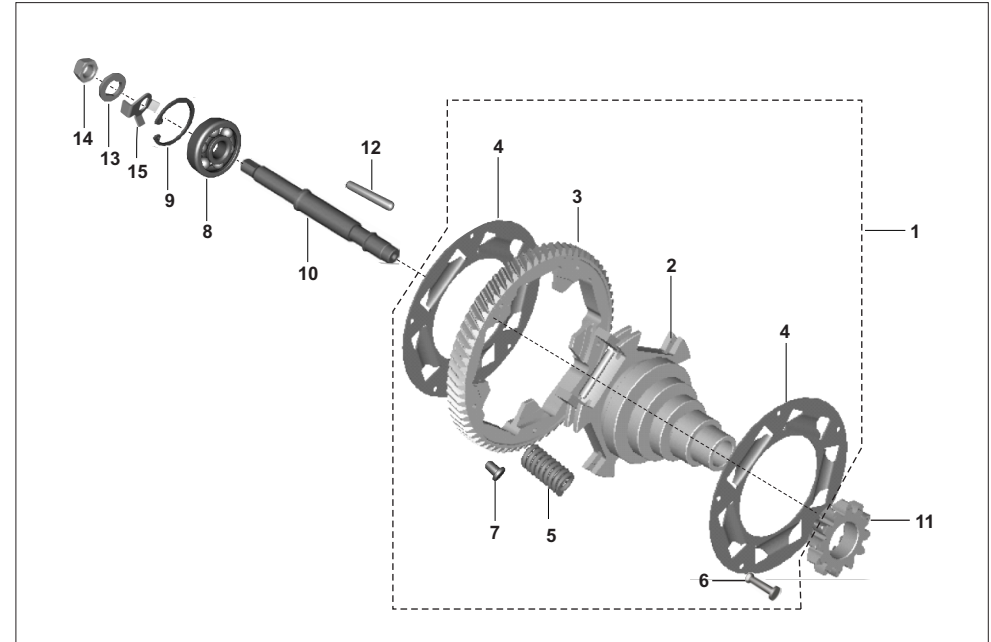

No.	Part No.	Description	Qty/Vehicle			Remarks
			24	AG	AS	
1	AS101005	Gear multiple assy. Complete.	1	1	1	
1	24101937	Gear multiple assy. Comp.	-	1	-	up to-03.11.2017
2	24101938	Gear multiple	1	1	1	
3	AP101159	Gear corona	1	1	1	
3	24101791	Gear corona	-	1	-	up to-03.11.2017
4	AP101160	Plate cush gear	2	2	2	
5	AP101162	Spring	5	5	5	
6	39016109	Rivet - countersunk head	5	5	5	
7	AP101164	Pin spring retainer	1	1	1	
8	06101009	Bearing - ball	1	1	1	
9	03170127	Circlip	1	1	1	
10	24101899	Pin multiple gear	1	1	1	
11	06101007	Gear - starter	1	1	1	
12	01101008	Roller	21	21	21	
13	24101714	Washer - plain :- 8.5 x 16 x 2	1	1	1	
14	LCA00003	Nut 'U'	1	1	1	
15	24101712	Lock washer	1	1	1	
16	36AP0002	Kit CG plate new	1	1	1	Incl-4,5,6