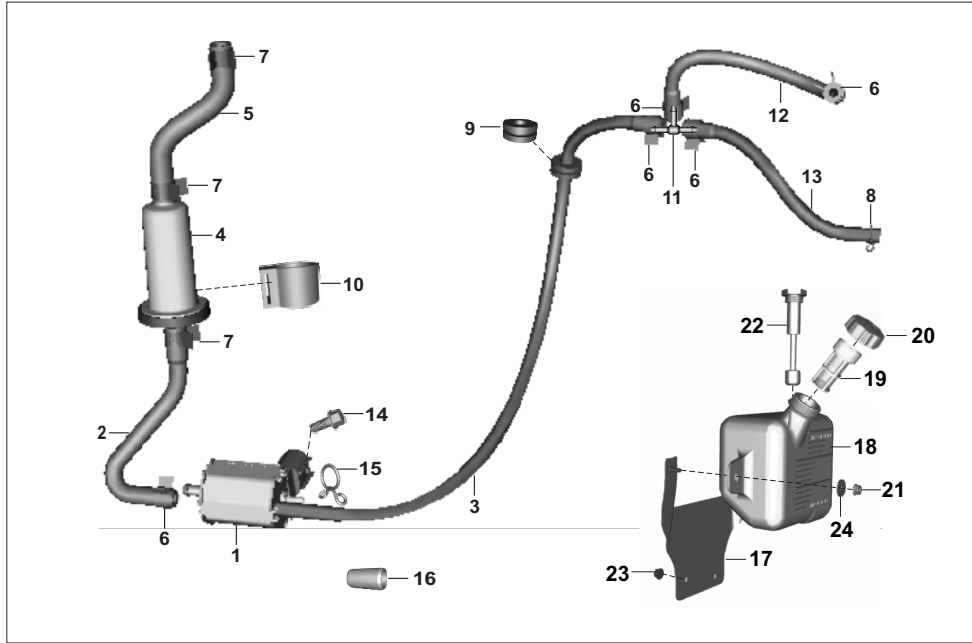

No.	Part No.	Description	Qty/Vehicle			Remarks
			24	AG	AS	
1	AP121128	Pump oil electrical	1	1	1	alt-AP121011
2	AP121020	Hose oil in	1	1	1	
3	24121674	Hose oil out	1	1	1	
4	AP121067	Oil filter	1	1	1	
5	AP121068	Hose oil filter	1	1	1	
6	AA141046	Clip -spring band:	5	5	5	
7	JG171029	Spring band clip 10 mm	3	3	3	
8	AP101150	Clip wire	1	1	1	
9	AP121106	Grommet oil pipe	1	1	1	
10	GF141020	Holder - filter fuel	1	1	1	
11	BA141033	Joint T	1	1	1	
12	24121669	Tube oil cyl. Block	1	1	1	
13	24121670	Tube oil manifold	1	1	1	
14	39167204	Bolt - flanged :- small	1	1	1	
15	AP101195	Clip wire oil rail	1	1	1	
16	39099906	Pin dowel- oil pump	2	2	2	
17	24165270	Bkt. oil tank mounting	1	1	1	
18	AP141012	Tank oil	1	1	1	
19	AP121043	Strainer oil	1	1	1	
20	AP141008	Cap tank oil	1	1	1	
21	39079815	Nut hexagon with flange M6	2	2	2	
22	AP201006	Switch oil sensor	1	1	1	
23	39238315	Hex nut flange M8	2	2	2	
24	39021111	Washer plain	2	2	2