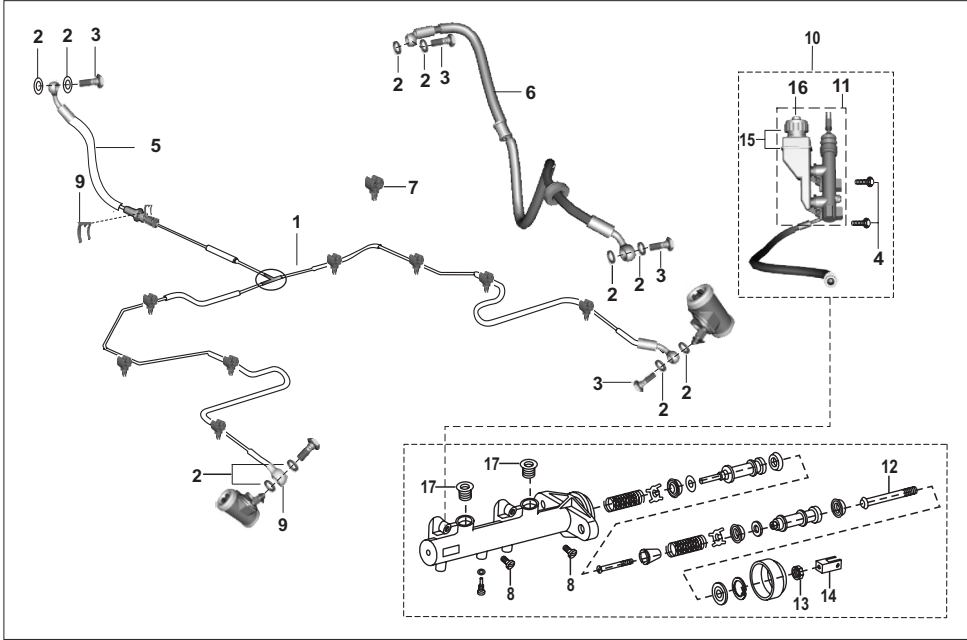

No.	Part No.	Description	Qty/Vehicle			Remarks
			24	AG	AS	
1	24151221	Assly brake oil circuit	1	1	1	
2	21150422	Packing - copper washer	8	8	8	
3	AB151049	Bolt - M10 x 1 :- banjo, brake	3	3	3	
4	KADD1030	Bolt-flange-tmc mounting	2	2	2	
5	24151234	Hose rear circuit-1	1	1	1	
6	AA151039	Hose brake front	1	1	1	
7	BG113804	Clamp brake pipe	6	6	6	
8	24151093	Screw reservoir mtg.	2	2	2	
9	EC131835	Clip hose	1	1	1	
10	BH131803	Assly tmc with hose FL	1	1	1	
11	24151275	Cylinder comp.tandem master	1	1	1	
12	24151087	Push rod complete	1	1	1	
13	24151094	Hex. nut	1	1	1	
14	24151090	Fork rod push	1	1	1	
15	AB151054	Oil container with cap	1	1	1	
16	AB151072	Cap - oil reservoir	1	1	1	
17	24151092	Seal-oil supply port	2	2	2	
19	24151097	Major kit	1	1	1	Kit-12
20	24151098	Minor Kit	1	1	1	Kit-11