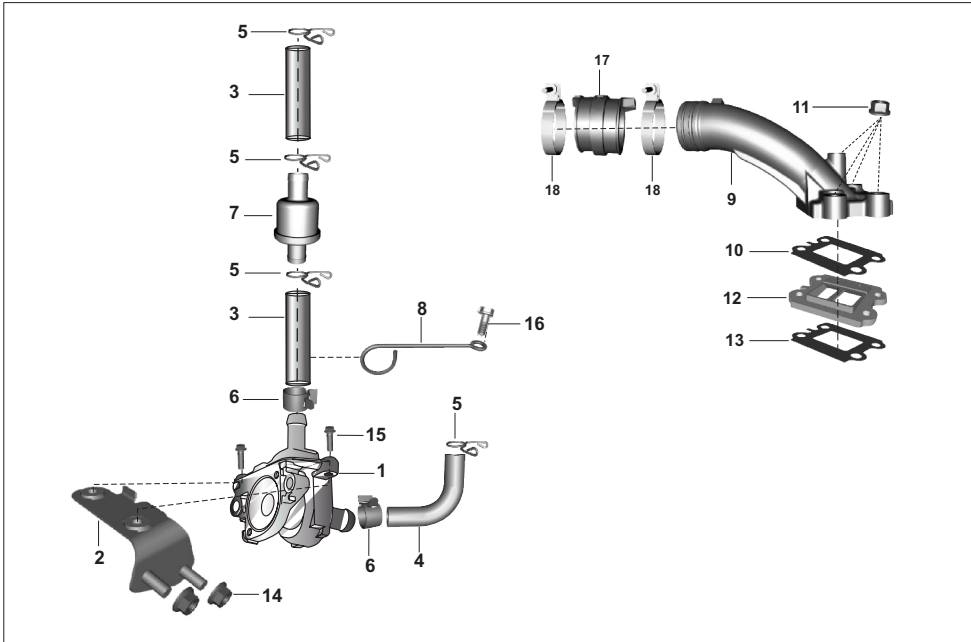

No.	Part No.	Description	Qty/Vehicle			Remarks
			24	AG	AS	
1	24121458	Assly. SAI	1	-	1	
2	24121703	Assly Bracket SAI.	1	-	1	
3	24121716	Tube SAI inlet	2	-	2	
4	24121704	Tube SAI outlet	1	-	1	
5	24121477	Hose clamp	4	-	4	
6	24121476	Spring band	4	-	4	
7	24121462	Silencer for SAI	1	-	1	
8	24121646	Hook -SAI hose	1	-	1	
9	24101779	Assembly manifold air intake	1	1	1	
10	AP121004	Gasket for manifold	1	1	1	
11	39236915	Flange nut	4	4	4	
12	AP121001	Reed valve assy comp	1	1	1	
13	AP121003	Gasket reed valve	1	1	1	
14	39247915	Nut M8	2	-	2	
15	KAED0620	Bolt-flanged-small	2	-	2	
16	KADA0618	Bolt flange(Sai hook)	1	-	-	
17	24121709	Sleeve carburettor	1	1	-	
17	AS121007	Sleeve carburettor cng	-	-	1	
18	DP101198	Clamp (dia 45)	2	2	2