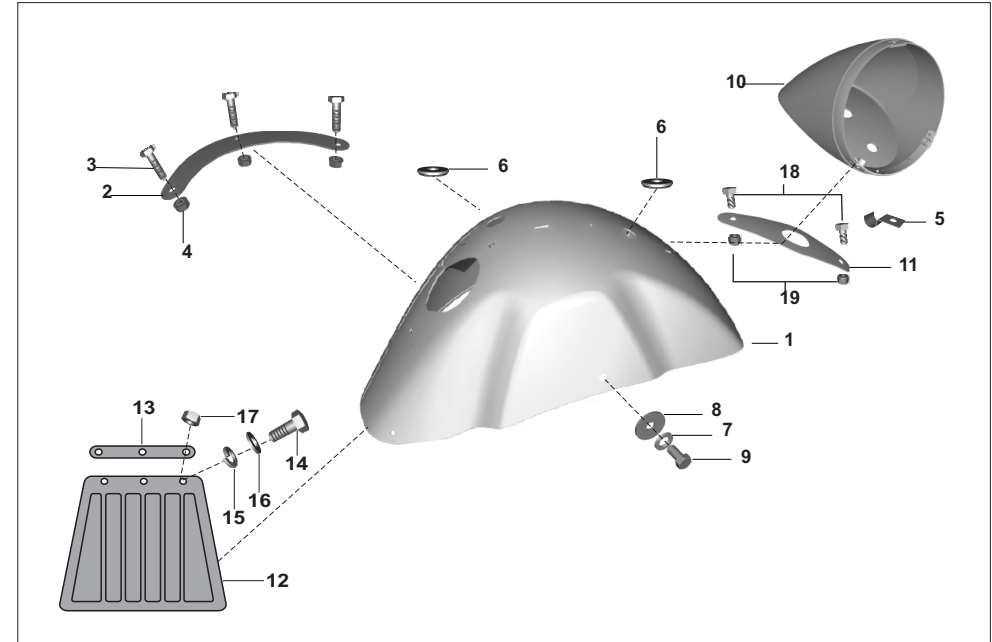

No.	Part No.	Description	Qty/Vehicle			Remarks
			24	AG	AS	
1	52AB0098	Fr. mudguard assly AB161188	1	1	1	
2	AB161182	Plate check fr mud	1	1	1	
3	39129004	Screw M6X1	3	3	3	
4	39081715	Hex nut	3	3	3	
5	AB161159	Clip	1	1	1	
6	39237523	Grommet for mudguard	1	1	1	
7	39182912	Spring washer	1	1	1	
8	39242411	Plain washer	1	1	1	
9	LAA00014	Bolt-m8	1	1	1	
10	AB201065	Housing head light	1	1	1	
11	AB161183	Check plate housing	1	1	1	
12	24230185	Mudguard flap	1	1	1	
13	24161176	Strip	2	2	2	
14	KAAA0514	Bolt	2	2	2	
15	39183012	Washer spring	2	2	2	
16	39019811	Washer plain	2	2	2	
17	KCAA0504	Nut hex thick	2	2	2	
18	KAAA0614	Screw (39006204)	2	2	2	
19	39135315	Nut - nyloc :- M6 x 1	2	2	2	

24 - PETROL
AG - LPG
AS - CNG