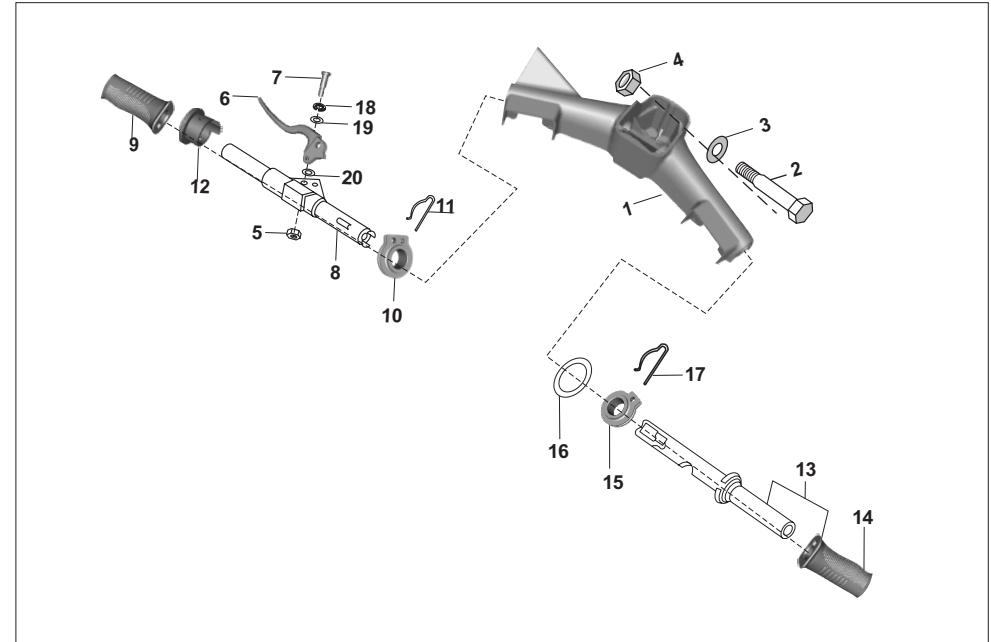

No.	Part No.	Description	Qty/Vehicle			Remarks
			24	AG	AS	
1	24151274	Handle bar body	1	1	1	
2	39137704	Hex. bolt with collar	1	1	1	
3	39020111	Plain washer	2	2	2	
4	39029615	Hex nut	1	1	1	
5	39032615	Nut M5	1	1	1	
6	AA191032	Clutch lever	1	1	1	
7	24191105	Clutch lever screw	1	1	1	
8	24181074	Assly gear cntl tube	1	1	1	
9	06191089	Grip hand gear control	1	1	1	
10	24191184	Gear control pulley	1	1	1	
11	24191185	Spring clip	1	1	1	
12	24191099	Indicator ring gear	1	1	1	
13	24191187	Assely gas cntrl tube withgrip	1	1	1	
13	24191098	Assely gas cntrl tube	1	1	1	
14	06191089	Hand grip acc	1	1	1	
15	24191101	Pulley gas control	1	1	1	
16	LHC00001	Pin spring gear cotr tube	1	1	1	
17	CM191049	Spring clip	1	1	1	
17	30121004	Ring - snap	1	2	2	
18	03190204	Plain washer	1	1	1	
19	01190205	Washer spring	1	1	1	
20	03190206	Plain washer	1	1	1