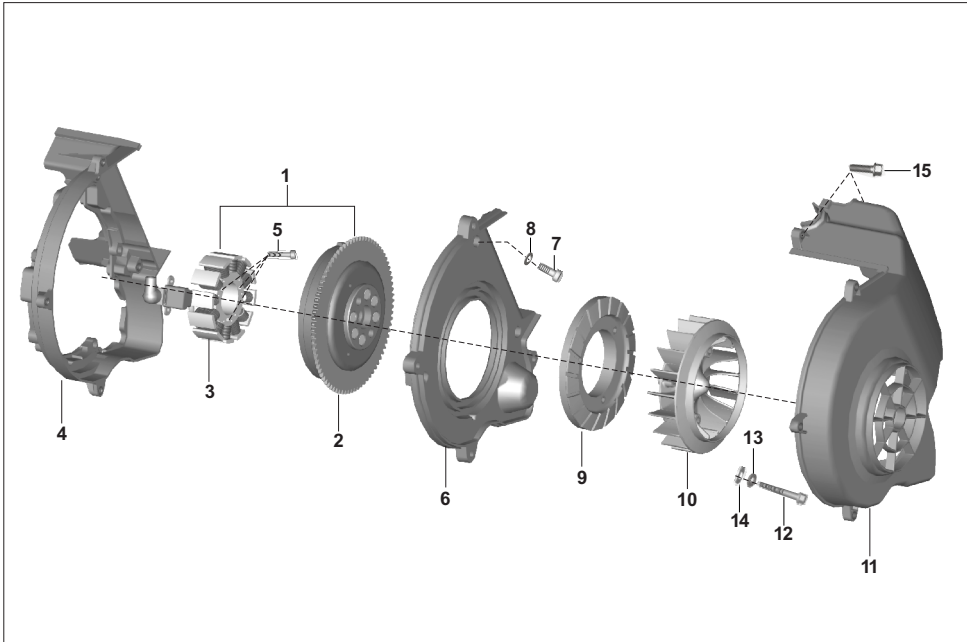

No.	Part No.	Description	Qty/Vehicle			Remarks
			24	AG	AS	
1	24111201	Assembly magneto	1	1	1	Part 1,2
1	24111218	Assembly magneto (KS)	1	1	1	
2	24111202	Rotor assy. Complete	1	1	1	
2	24111219	Rotor assy. Complete (KS)	1	1	1	
3	24111205	Stator assembly	1	1	1	With Grommet 'H', 'G'
4	AP101035	Cover magneto	1	1	1	
5	AP101210	Bolt socket	3	3	3	
6	AP101263	Cover separator	1	1	1	
7	LAC00041	Bolt M6 X 16	3	3	3	up to- 03.10.2017
8	39078211	Washer plain M6	3	3	3	up to- 03.10.2017
9	AN101202	Fan base	1	1	1	
10	AN101157	Fan	1	1	1	
11	AP101264	Cover fan	1	1	1	
12	LAE00023	Bolt flang small	3	3	3	
13	39073212	Washer spring	3	3	3	
14	39019811	Washer plain	3	3	3	
15	39167304	Flange bolt -M6	2	2	2