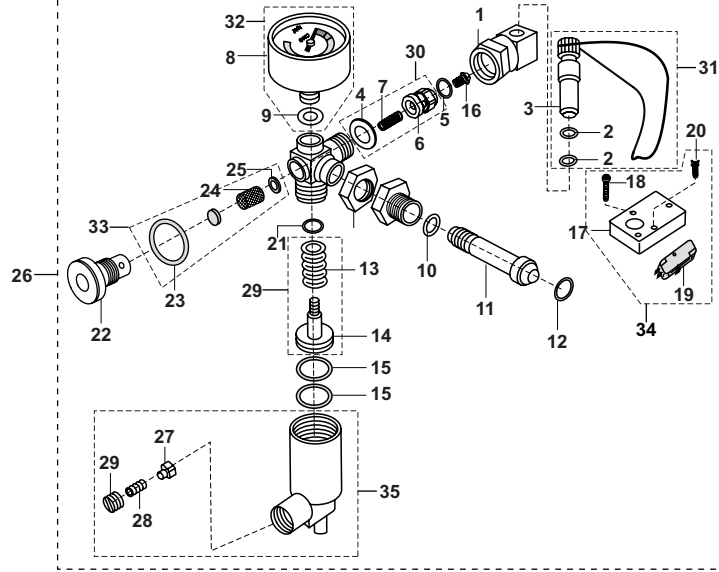

No.	Part No.	Description	Qty/Vehicle			Remarks
			24	AG	AS	
1	AF121004	Refuelling unit for cng	-	-	1	
2	AF121023	Ring - o for 3w-4s-re-cng	-	-	2	
3	AF121018	Plug -dust	-	-	1	
4	AF121025	Washer-	-	-	1	
5	AF121026	Ring - o for re4s-cng	-	-	1	
6	AF121027	Seat for 3w-4s-re-cng	-	-	1	
7	AF121028	Spring for 3w-4s-re-cng	-	-	1	
8	24201333	Gauge pressure	-	-	1	
9	AF121029	Washer	-	-	1	
10	AF121030	Washer	-	-	1	
11	24121456	Connector ss for cng	-	-	1	
12	AF121032	Ring - o for 3w-4s-re-cng	-	-	2	
13	AF121034	Spring for 3w-4s-re-cng	-	-	1	
14	AF121126	First stage piston sub-assely	-	-	1	
15	AF121040	Screw - adjusting	-	-	1	
16	AF121043	Retainer for re4s-cng	-	-	1	
17	AF121044	Plate - mounting	-	-	1	
18	AF121045	Screw - philip	-	-	2	
19	AF201010	Switch - micro (vanaz)	-	-	1	
20	AF121046	Screw - philips I	-	-	2