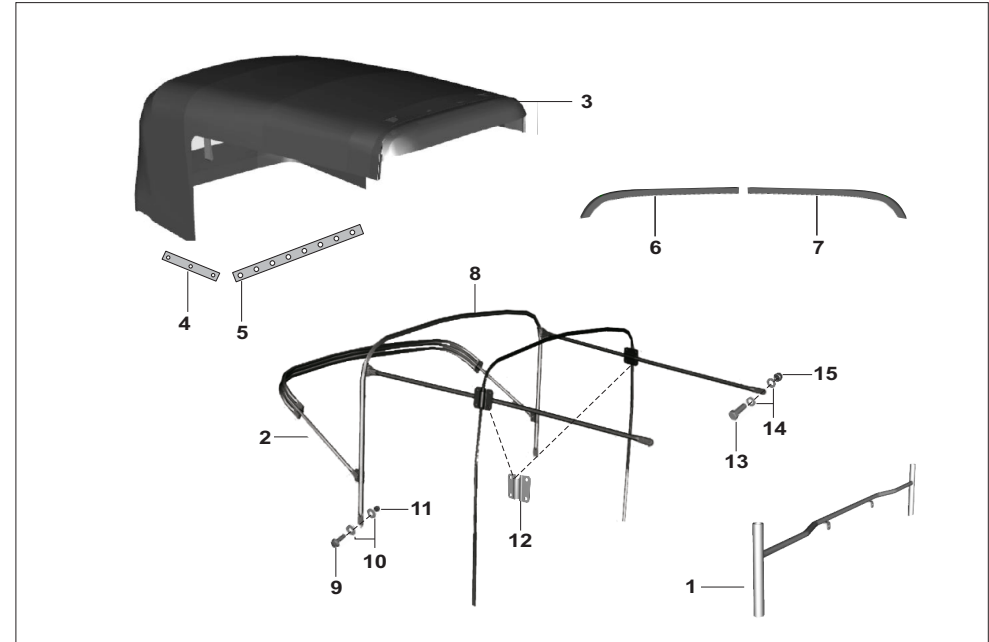

No.	Part No.	Description	Qty/Vehicle			Remarks
			24	AG	AS	
1	24231620	Assly backrest support	1	1	1	
2	24231748	Assly hood frame complete	1	1	1	
3	AA231297	Hood complete	1	1	1	
3	AA231320	Hood complete black	1	1	1	
4	24231867	Strip hood pet-short	1	1	1	
5	24231866	Strip hood pet-long	1	1	1	
6	24231772	Assembly stick hood I	1	1	1	
7	24231775	Assly stick hood II	1	1	1	
8	24231750	Assly frame rear	1	1	1	
9	39206004	Flanged bolt M5	2	2	2	
10	39023911	Plain washer	4	4	4	
11	39032615	Nut nyloc M5X0.8	2	2	2	
12	24231737	Bracket outer b pillar	4	4	4	
13	KAAA0825	Bolt	2	2	2	
14	KDAC0816	Washer_plain_small	4	4	4	
15	KCHB0809	Nut nyloc	2	2	2	

24 - PETROL
AG - LPG
AS - CNG