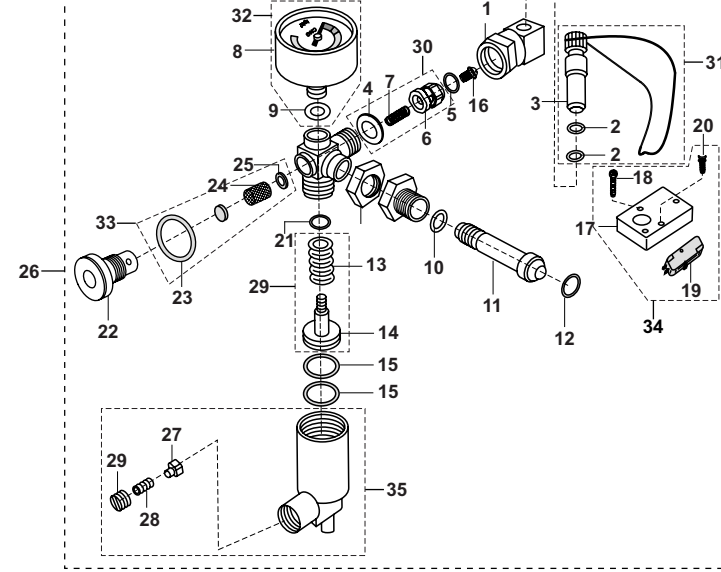

No.	Part No.	Description	Qty/Vehicle			Remarks
			24	AG	AS	
21	AF121104	Ring - o	-	-	1	
22	AF121105	Retainer	-	-	1	
23	AF121106	Ring - o	-	-	1	
24	AF121107	Filter for first stage reduction	-	-	1	
25	AF121108	Washer - 4.5 x 11	-	-	1	
26	24121413	Assembly 1st stage red. Unit	-	-	1	
27	AF121127	Pad hldr(srv)sub-asy:	-	-	1	
28	AF121039	Spring - relief valve	-	-	1	
29	36AF0031	Kit piston sub assly & spring	-	-	1	Kit-26
30	36AF0032	Kit nrv sub assly & spring	-	-	1	Kit-27
31	36AF0033	Kit dust plug	-	-	1	Kit-28
32	36AF0034	Kit pressure gauge	-	-	1	Kit-29
33	36AF0035	Kit filter (sb)	-	-	1	Kit-30
34	36AF0036	Kit micro switch	-	-	1	Kit-31
35	36AF0043	Kit relif valve spring	-	-	1	Kit-38