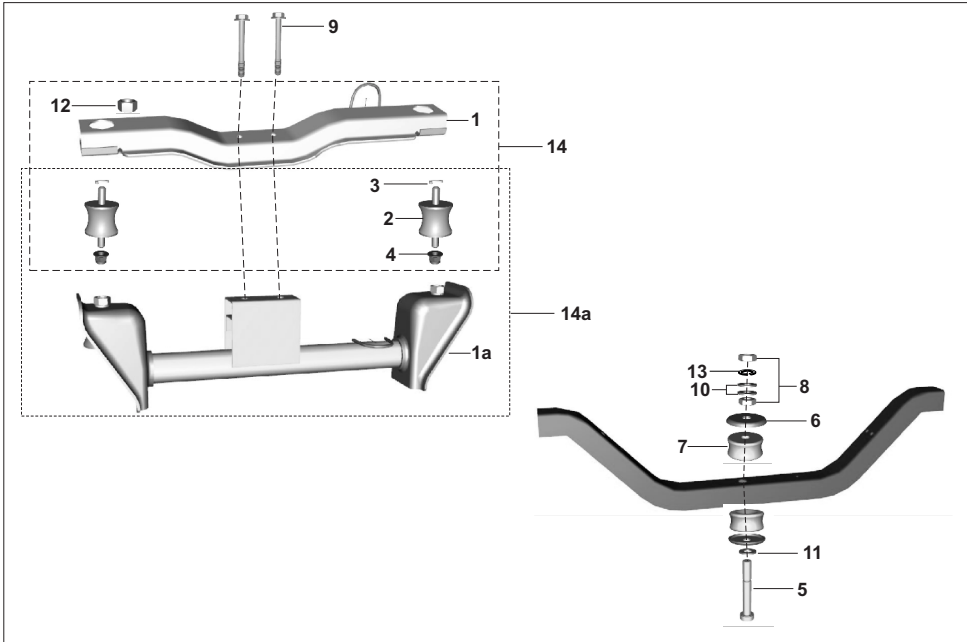

No.	Part No.	Description	Qty/Vehicle			Remarks
			24	AG	AS	
1	24165285	Assly cross mbr comp	1	-	-	
1a	AS160029	Assly cross member comp	-	1	1	
2	24160913	Engine foundation block	2	2	2	
3	KDDB1018	Washer - spring (39182912)	2	2	2	
4	KCKC1013	Nut nyloc flange (59150012)	2	2	2	
5	24161003	Bolt flanged-m10	1	1	1	
6	21160417	Reinforcement plate	2	2	2	
7	24160924	Rubber plug	2	2	2	
8	39030215	Hexagon nut-m10x1.5	2	2	2	
9	LAG00004	Bolt (39046204)	2	2	2	
9	KAAG0875	Bolt (KS)	-	2	2	
10	39024811	Washer - plain	2	2	2	
11	39025111	Washer - plain	1	1	1	
12	KCAA1008	Nut master	1	-	-	
13	39026712	Spring washer	1	1	1	
14	24165284	Assly cross mbr with damper	1	-	-	
14a	AS160028	Assly cross mbr with damper	-	1	1