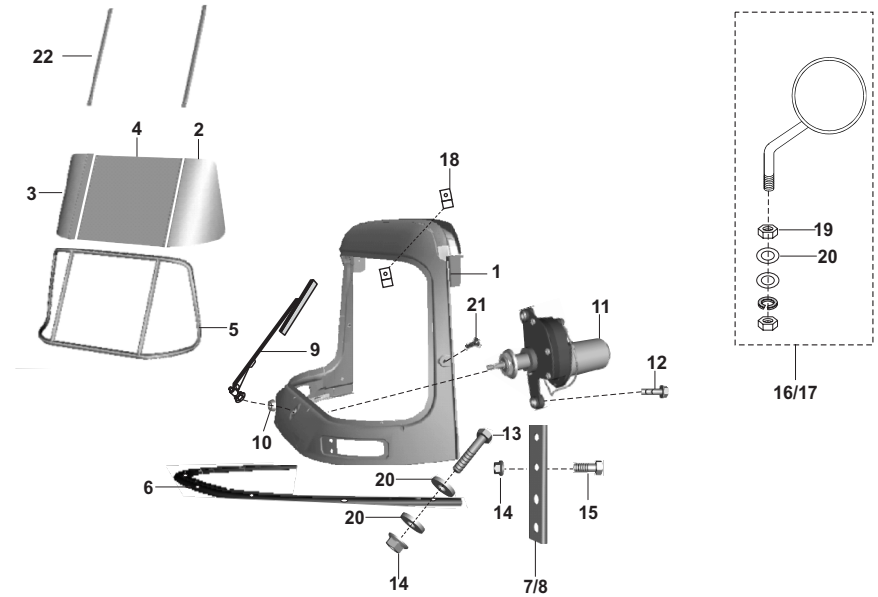

No.	Part No.	Description	Qty/Vehicle			Remarks
			24	AG	AS	
1	52240645	Windshield assly ED	1	1	1	
2	24231835	Side glass LH	1	1	1	
3	24231834	Side glass RH	1	1	1	
4	24231780	Central glass	1	1	1	
5	24231661	Rubber beading	1	1	1	
6	24231641	Packing for shield & windsh.	1	1	1	
7	24231615	Joint plate LH	1	1	1	
8	24231616	Joint plate RH	1	1	1	
9	22230635	Wiper blade assly	1	1	1	
10	24201524	Grommet wiper motor small	1	1	1	
11	24201526	Wiper motor	1	1	1	
12	KADA0620	Bolt-flange wiper motor	3	3	3	
13	KAAA0525	Bolt	11	11	11	
14	39248415	Flange nut	17	17	17	
15	KAAA0516	Bolt hex head	8	8	8	
16	AA221006	Mirror Assly. RH	1	1	1	
17	AA221005	Mirror Assly. LH	1	1	1	
18	22231281	Plate ii for windshield glass	8	8	8	
19	39028715	nut hexagon	8	8	8	
20	39025811	Washer - plain	38	38	38	
21	39003801	Screw round head M4	4	4	4	
22	24231662	Support windshield glass	4	4	4