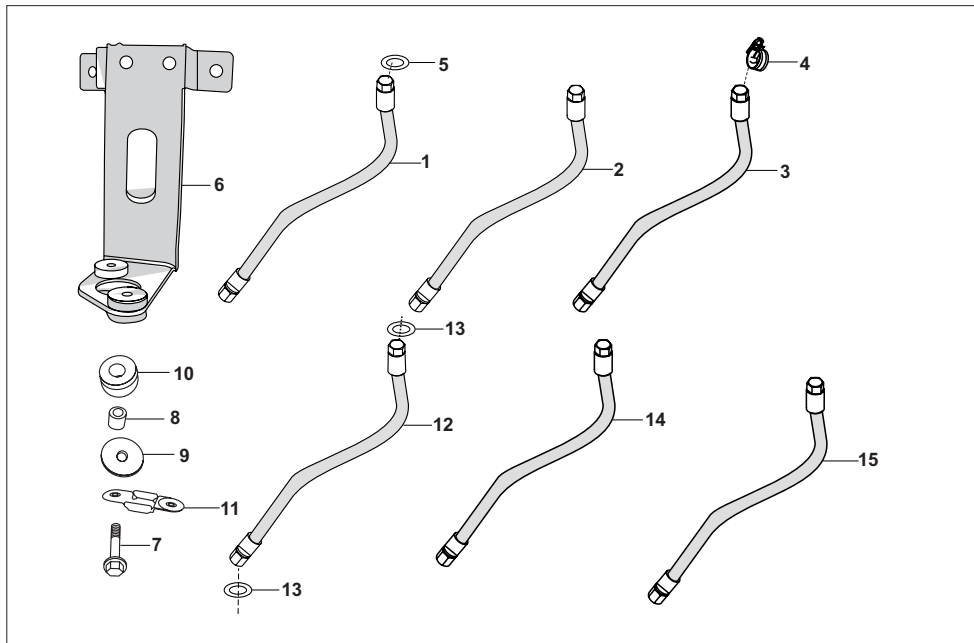

No.	Part No.	Description	Qty/Vehicle			Remarks
			24	AG	AS	
1	24121500	Hose HPR to solenoid	-	-	1	
2	24121498	Hose solenoid to LPR	-	-	1	
3	AZ172030	Hose low pressure CNG	-	-	2	
4	24121354	Hose clip	-	-	4	
5	AF121012	Washer	-	-	4	
6	24161422	Bracket LPR mounting	-	1	1	
7	JS172014	Flange screw	-	2	2	
8	JS113801	Bush LPR	-	2	2	
9	JS113802	Washer	-	2	2	
10	DG141019	Damper	-	2	2	
11	24161423	Guard LPR breather	-	2	2	
12	AM121105	Assly flex. Hose -1	-	1	-	
13	24121244	Washer	-	2	-	
14	24121434	Assly. hose MFV to LPR	-	1	-	
15	JS581223	Hose regulator to mixture	-	1	-