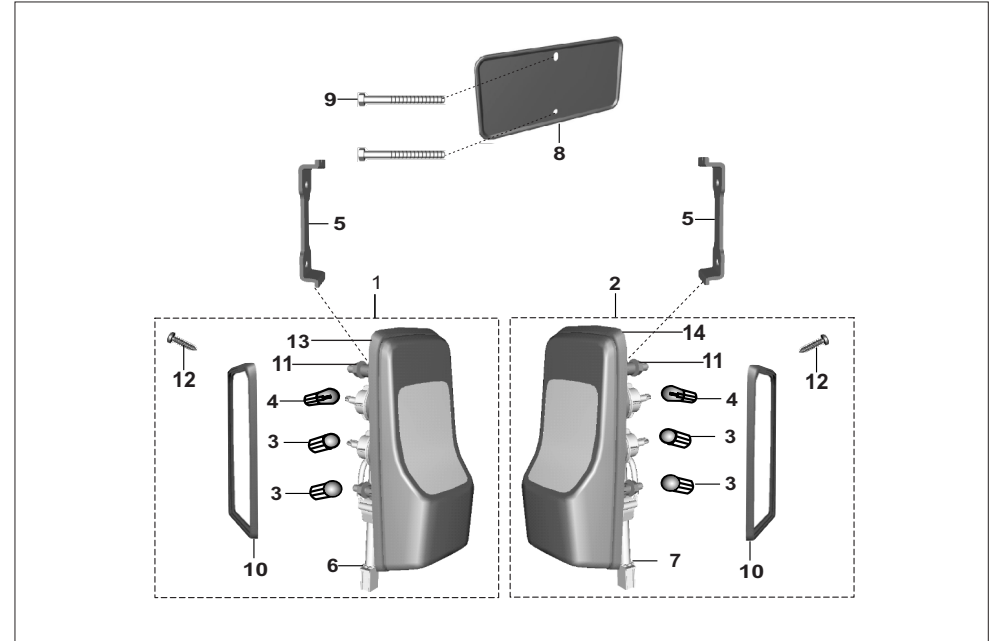

No.	Part No.	Description	Qty/Vehicle			Remarks
			24	AG	AS	
1	BB201104	Lamp assembly tail-LH BS4	1	1	1	
2	BB201105	Lamp assembly tail-RH BS4	1	1	1	
3	20201029	LAMP 12V 21/5W	4	4	4	
4	GH201012	Lamp:-12V-10W(cl:-Amber)	2	2	2	
4	18201044	Lamp :- 12V - 10W - R 10W	2	2	2	
5	AA201090	Bracket mounting tail light	2	2	2	
6	BB201109	Cable taillamp with holder LH	1	1	1	
7	BB201110	Cable taillamp with holder RH	1	1	1	
8	22161221	Plate -number	1	1	1	
9	KAAG0885	Bolt	2	2	2	
10	24201476	Gasket tail light assembly refl	2	2	2	
11	KCGD0606	Bolt	4	4	4	
12	KBRA4219	Screw	4	4	4	
13	24201477	Lens tail light LH FL	1	1	1	
14	24201499	Lens tail light RH FL	1	1	1