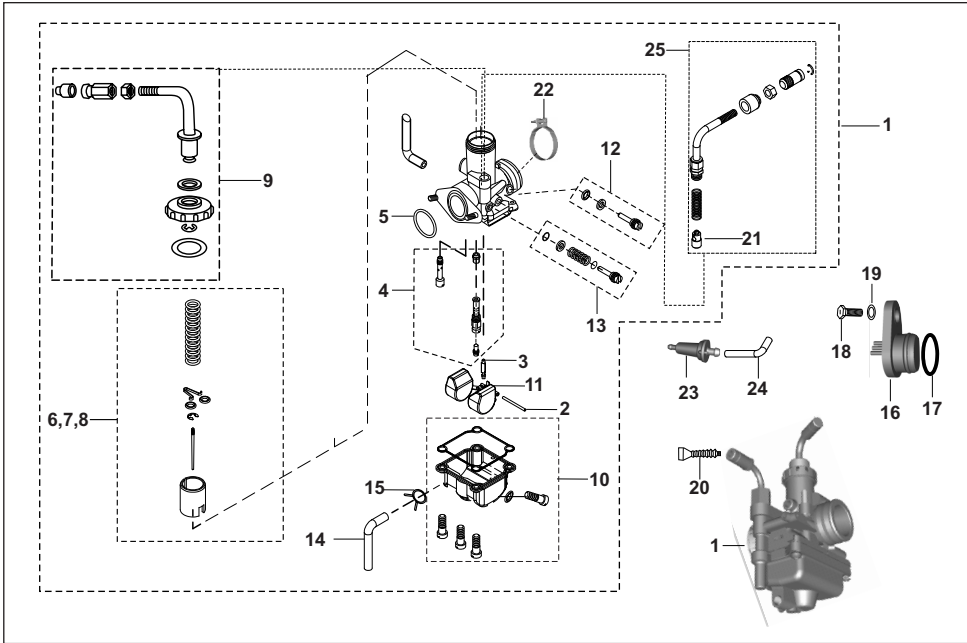

No.	Part No.	Description	Qty/Vehicle			Remarks
			24	AG	AS	
1	24121738	Carburetor - Petrol	1	-	-	
1	AG121099	Carburetor- LPG	-	1	-	
1	AS121021	Carburetor- CNG	-	-	1	
2	24121069	Pin float	1	1	1	
3	JA581221	Needle valve assly	1	1	1	
4	36244097	Jet kit carburetors	1	-	-	
4	36AG0001	Jet kit (AG121099)	-	1	-	
4	36AS0001	Jet kit (AS121021)	-	-	1	
5	36AA4099	'O' ring & gasket kit	1	1	1	
6	36244098	Piston valve assly. kit	1	-	-	
7	36AG0002	Piston valve assy kit	-	1	-	
8	36AS0003	Piston valve assy kit	-	-	1	
9	JA581223	Mixing cap assly.	1	1	1	Kit-18
10	36244047	Float Body assly	1	1	1	Kit-15
11	24121365	Float assly	1	1	1	
12	36JZ0016	Idling adjuster kit	1	1	1	Kit-16
13	36244061	Pilot screw kit (AG121099)	1	1	-	
13	36AS0002	Pilot screw kit(AS121021)	-	-	1	
14	24121508	Tube overflow carburetors	1	-	-	
15	AA141046	Spring band clip 7.8 mm	1	1	1	
16	JB581202	Throttle position sensor	1	1	1