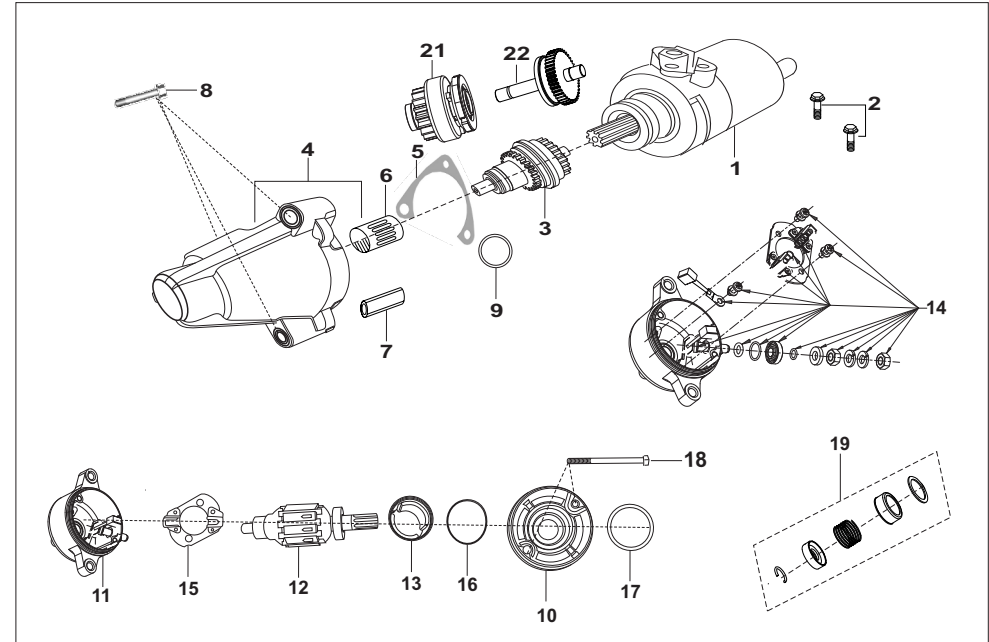

No.	Part No.	Description	Qty/Vehicle			Remarks
			24	AG	AS	
1	AP111007	Starter motor	1	1	1	
2	39167404	Flange bolt	2	2	2	For motor mtg.
3	AP101032	Bendix drive	1	1	1	
4	AP101071	Assly. cover bendix	1	1	1	
5	AP101282	Gasket bendix	1	1	1	
6	AP101043	Bearing needle bendix	1	1	1	
7	39099906	Hollow dowel	2	2	2	
8	39107504	Bolt - flanged :- small	3	3	3	
8	LAD00033	Flange bolt	3	3	3	
9	AP101208	Spacer bendix	1	1	1	
10	AP111025	Drive end bracket	1	1	1	
11	AP111026	Bracket rear end	1	1	1	
12	AP111027	Armature assly	1	1	1	
13	AP111028	Yoke assly	1	1	1	
14	DJ111070	Brush assly kit	1	1	1	
15	AP111030	Brush carbon holder plate	1	1	1	
16	AP111031	'O' ring for spigot	1	1	1	
17	AP111032	'O' ring for yoke	1	1	1	
18	AP111033	Tie bolt	2	2	2	
19	AP111037	Kit spring return	1	1	1	
20	AP111048	'O' ring kit	1	1	1	
21	AP111034	Pinion gear assly	1	1	1	
22	AP111035	Gear shaft unit	1	1	1