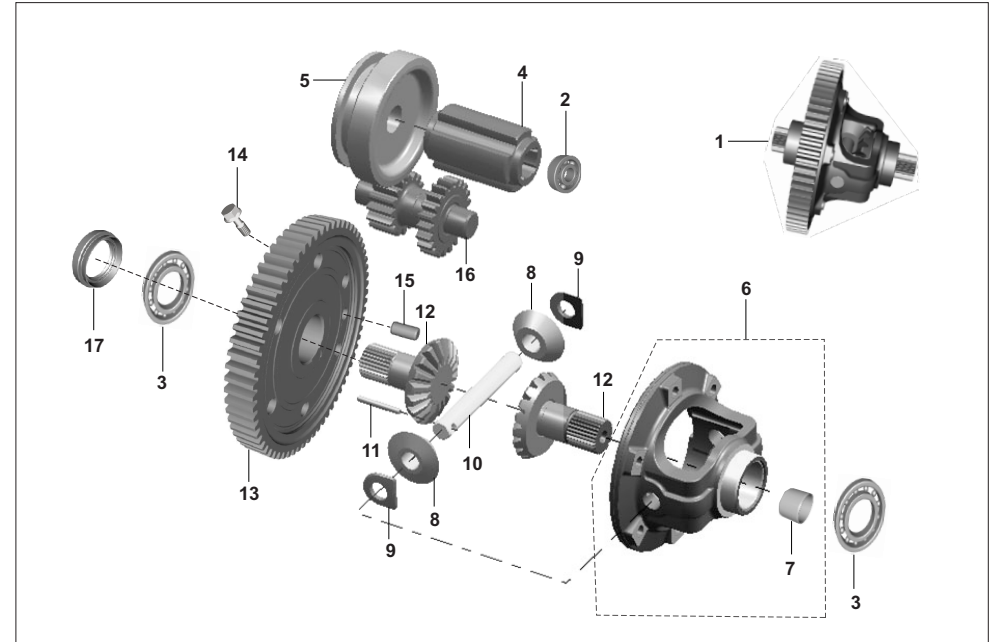

No.	Part No.	Description	Qty/Vehicle			Remarks
			24	AG	AS	
1	AP101140	Assly differential gear	1	1	1	
2	39254220	Ball bearing	1	1	1	
3	24130105	Ball bearing	2	2	2	
4	AP101187	Sleeve main shaft	1	1	1	
5	AP101093	Reverse control gear	1	1	1	
6	AA131033	Satellite gear hsg. assly.	1	1	1	Incl-7,8
7	24130111	Bush	1	1	1	
8	22131018	Satellite gear	2	2	2	
9	22131014	Spacer washer	2	2	2	
10	24131032	Satellite gear pin	1	1	1	
11	24130113	Locking pin	1	1	1	
12	24131009	Gear bevel - 2 slider	2	2	2	
13	AP101139	Differential gear	1	1	1	
14	LAD00180	Bolt flange	6	6	6	
15	LHD00005	Pin dowel	1	1	1	
16	AP101138	Idler gear	1	1	1	
17	BF551613	Oil seal	1	1	1	
18	36241306	Kit bevel/sat gear	1	1	1	
19	36241703	Kit slider block pin	1	1	1	

24 - PETROL
AG - LPG
AS - CNG