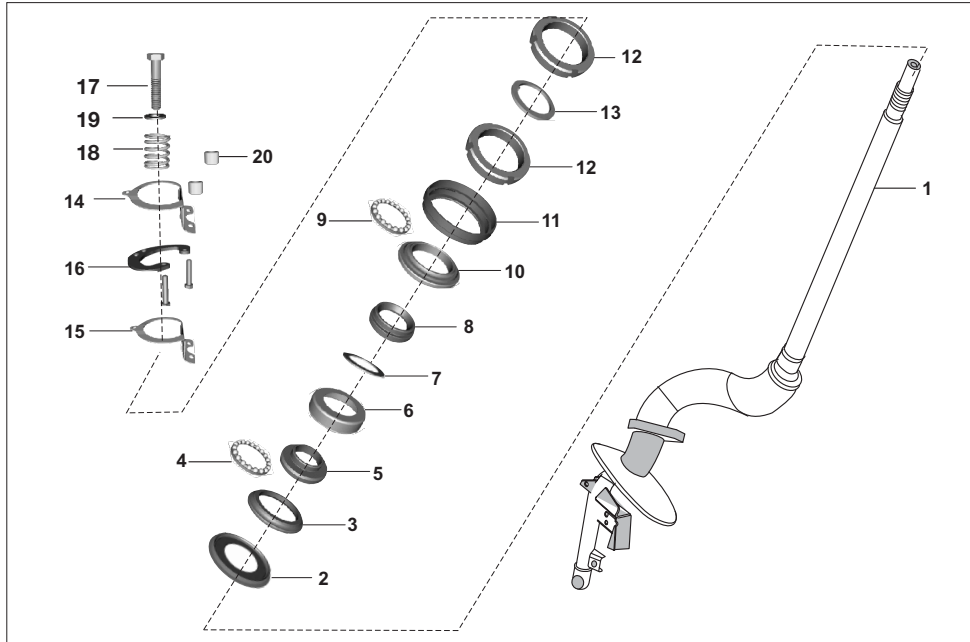

No.	Part No.	Description	Qty/Vehicle			Remarks
			24	AG	AS	
1	AA171027	Assly steering column	1	1	1	
2	AA181023	Dust cover bottom	1	1	1	
3	AA181022	Bearing race -low inner	1	1	1	
4	AB181012	Steel ball with cage lower	1	1	1	
5	AB181033	Bearing race lower outer	1	1	1	
6	BH151008	Dust cover top bearing	1	1	1	
7	BH151009	Spacer fork front	1	1	1	
8	AB181019	Bearing race upper outer	1	1	1	
9	AB181017	Steel ball with cage upper	1	1	1	
10	24181046	Bearing race-upper inner	1	1	1	
11	24161443	Dust cover	1	1	1	
12	24181047	Lock nut	2	2	2	
13	AB181020	Spacer washer bearing	1	1	1	
14	BH151065	Plate upper	1	1	1	
15	BH151066	Plate assly lower	1	1	1	
16	22181058	Steering lock plate assly	1	1	1	
17	21180307	Knob	1	1	1	
18	21180308	Spring	1	1	1	
19	39019811	Washer plain	1	1	1	
20	24181161	Spacer dampening plate	2	2	2	
21	36AB4003	Kit lower st.cone	1	1	1	Kit-39
22	36244041	Kit upper st.cone	1	1	1	Kit-25

24 - PETROL
AG - LPG
AS - CNG