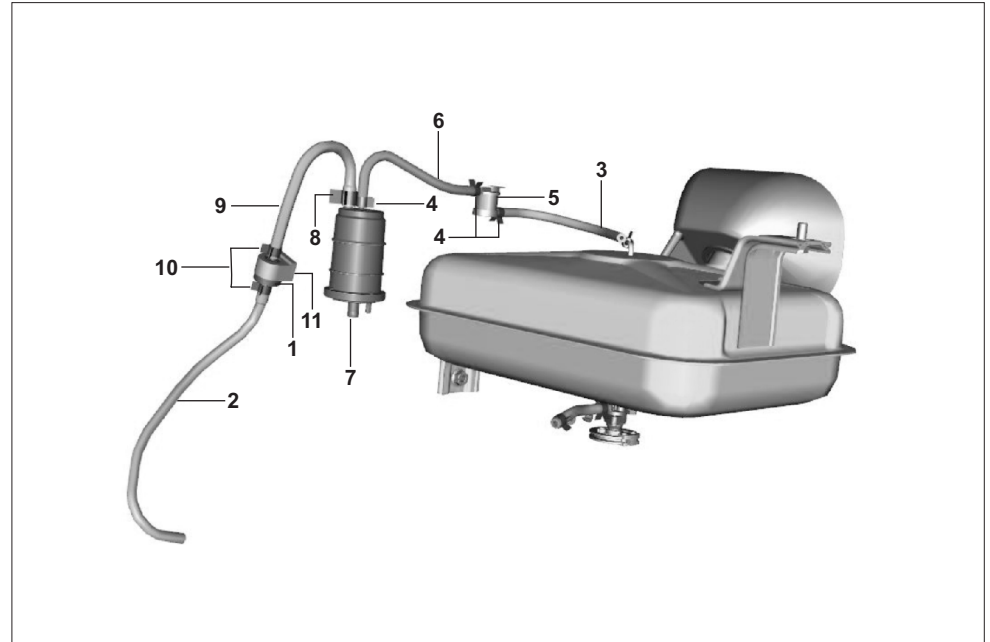

No.	Part No.	Description	Qty/Vehicle			Remarks
			24	AG	AS	
1	JH171038	Valve purge	1	-	-	
2	24141191	Pipe purge ctr valve to eng	1	-	-	
3	24141190	Pipe tank to rov	1	-	-	
4	JY171070	Spring band clamp	3	-	-	
5	GL171031	Valve one way	1	-	-	
6	24141187	Pipe rov to canister	1	-	-	
7	GL171072	Round canister	1	-	-	
8	JY171090	Spring band clamp	1	-	-	
9	24141188	Pipe canister - purge cont valve	1	-	-	
10	JG171029	Spring band clamp	2	-	-	
11	JH171048	Grommet purge valve	1	-	-