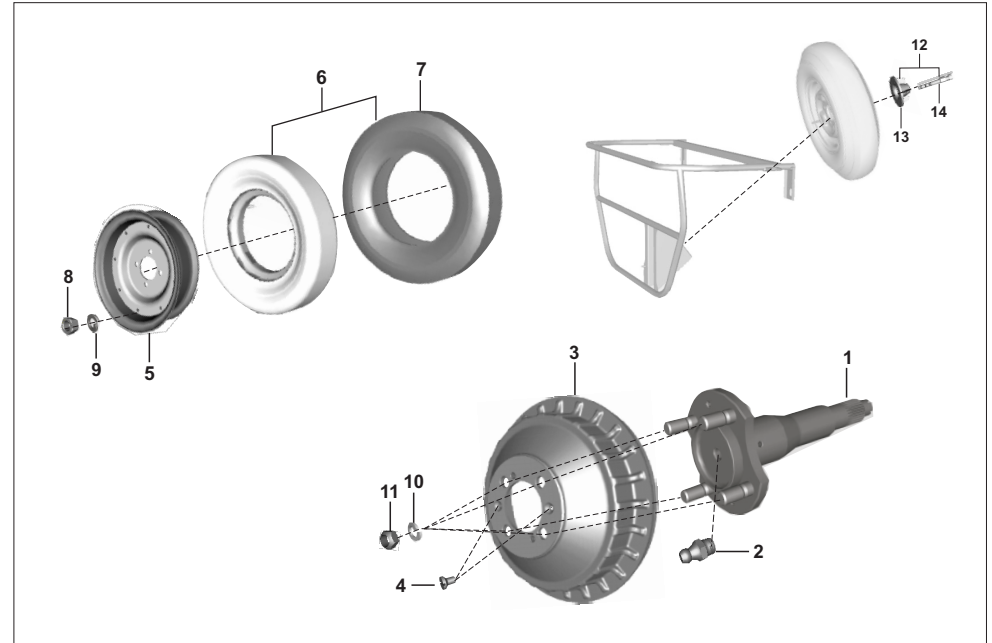

No.	Part No.	Description	Qty/Vehicle			Remarks
			24	AG	AS	
1	24171118	Assembly drive flange	2	2	2	
2	24171075	Nipple greas	2	2	2	
3	22151106	Brake drum rear	2	2	2	
4	22170434	Bolt for axle	4	4	4	
5	24151110	Wheel rim assly.	4	4	4	
6	22151068	Tyre with tube	4	4	4	
7	21150307	Tyre - 4.00 X 8	4	4	4	
8	39095615	Nut - hexagon :- M8 x 1.25	8	8	8	
9	39182812	Washer spring	8	8	8	
10	KDDB1018	Washer spring	4	4	4	
11	LCA00010	Nut hex.	4	4	4	
12	BH131407	Assembly cap spare wheel	1	1	1	
13	BH131404	Knob spare wheel	1	1	1	
14	BH131403	Bolt spare wheel mounting	1	1	1